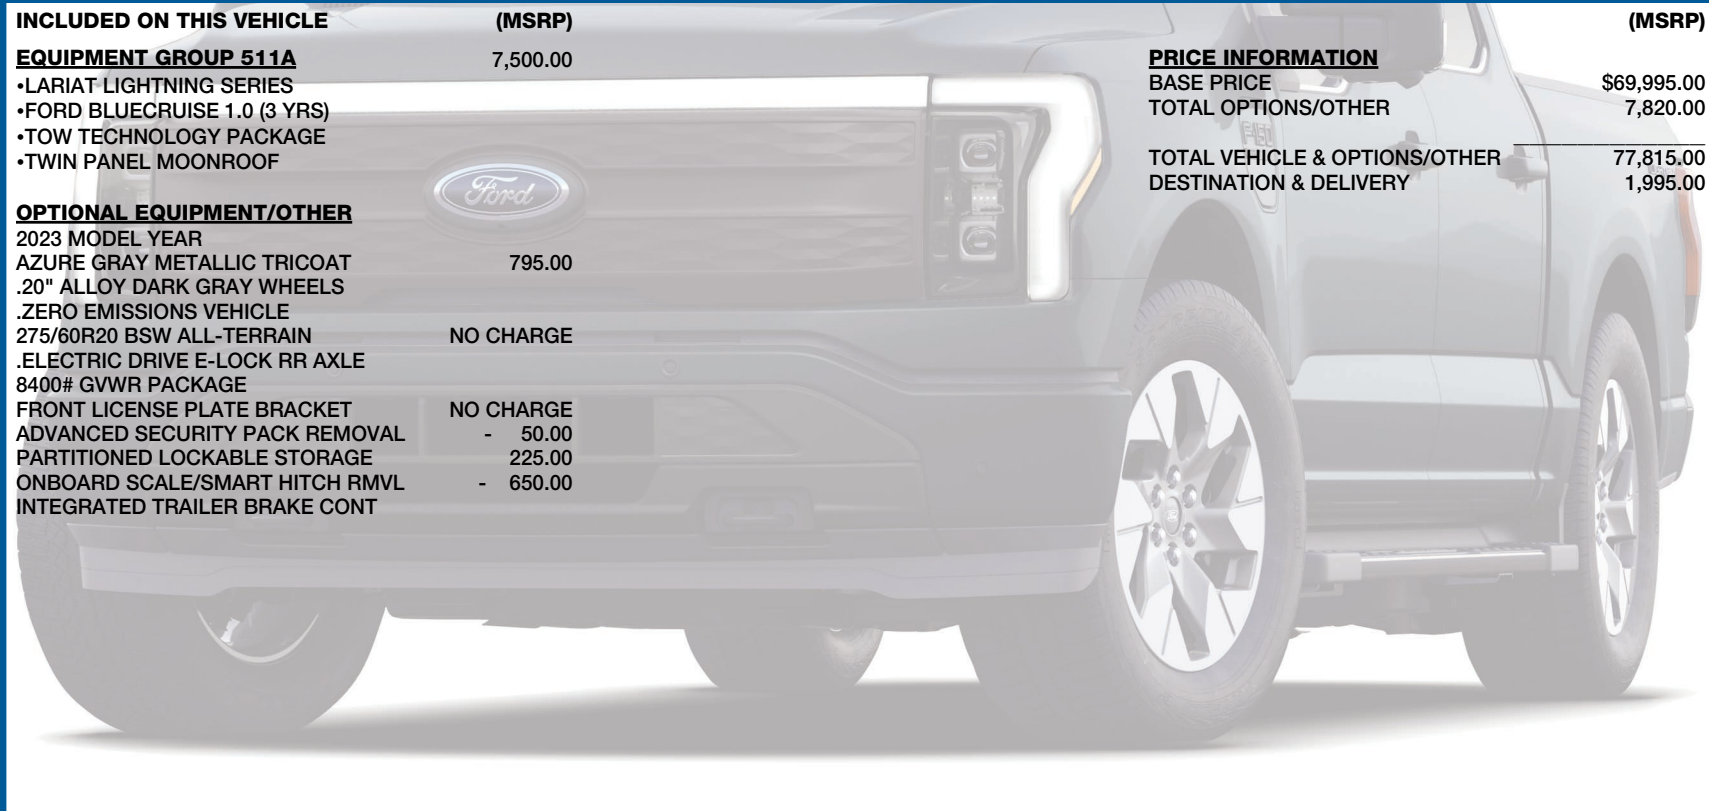

INCLUDED ON THIS VEHICLE

(MSRP)

EQUIPMENT GROUP 511A

7,500.00

- LARIAT LIGHTNING SERIES
- FORD BLUECRUISE 1.0 (3 YRS)
- TOW TECHNOLOGY PACKAGE
- TWIN PANEL MOONROOF

PRICE INFORMATION

BASE PRICE	\$69,995.00
TOTAL OPTIONS/OTHER	7,820.00
TOTAL VEHICLE & OPTIONS/OTHER	77,815.00
DESTINATION & DELIVERY	1,995.00

EPA DOT

Fuel Economy and Environment

Electric Vehicle

Fuel Economy

70 MPGe
combined city/hwy

Standard Pickup Trucks range from 12 to 70 MPGe. The best vehicle rates 132 MPGe.

You save \$3,000
in fuel costs over 5 years compared to the average new vehicle.