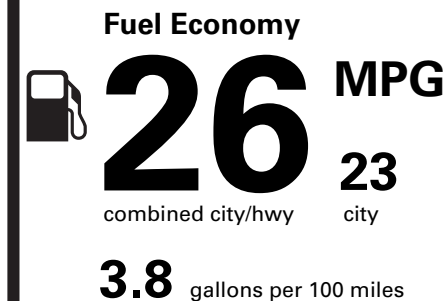

PRICE INFORMATION

Table with 2 columns: Description, MSRP. Includes BASE PRICE \$37,465.00, TOTAL OPTIONS/OTHER 4,160.00, TOTAL VEHICLE & OPTIONS/OTHER 41,625.00, DESTINATION & DELIVERY 1,495.00, TOTAL BEFORE DISCOUNTS 43,120.00, 2.0L ECOBOOST DISCOUNT - 500.00, TOTAL SAVINGS - 500.00.

EPA DOT

Fuel Economy and Environment

Gasoline Vehicle

Small SUVs range from 14 to 123 MPG. The best vehicle rates 140 MPGe.

You spend \$750

more in fuel costs over 5 years compared to the average new vehicle.