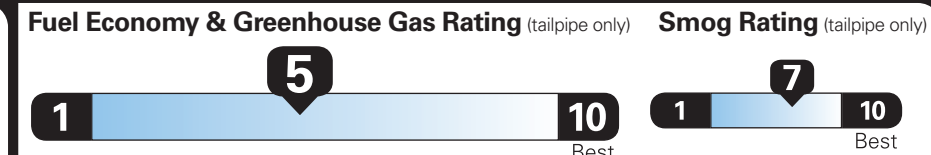

This vehicle emits 341 grams CO2 per mile. The best emits 0 grams per mile (tailpipe only). Producing and distributing fuel also create emissions; learn more at fueleconomy.gov.

Actual results will vary for many reasons, including driving conditions and how you drive and maintain your vehicle. The average new vehicle gets 28 MPG and costs $9,750 to fuel over 5 years. Cost estimates are based on 15,000 miles per year at $3.60 per gallon. MPGe is miles per gasoline gallon equivalent. Vehicle emissions are a significant cause of climate change and smog.

fueleconomy.gov

Calculate personalized estimates and compare vehicles

Smartphone QR Code

GOVERNMENT 5-STAR SAFETY RATINGS

Overall Vehicle Score

Based on the combined ratings of frontal, side and rollover. Should ONLY be compared to other vehicles of similar size and weight.

Frontal Crash

Driver Passenger

Based on the risk of injury in a frontal impact. Should ONLY be compared to other vehicles of similar size and weight.

Side Crash

Front seat Rear seat

Based on the risk of injury in a side impact.

Rollover

Based on the risk of rollover in a single-vehicle crash.

Star ratings range from 1 to 5 stars (★★★★★), with 5 being the highest.

Source: National Highway Traffic Safety Administration (NHTSA).

www.safercar.gov or 1-888-327-4236

1FMCU9JA4RUA62662

WARNING: Operating, servicing and maintaining a passenger vehicle, pickup truck, van, or off-road vehicle can expose you to chemicals including engine exhaust, carbon monoxide, phthalates, and lead, which are known to the State of California to cause cancer and birth defects or other reproductive harm. To minimize exposure, avoid breathing exhaust, do not idle the engine except as necessary, service your vehicle in a well-ventilated area and wear gloves or wash your hands frequently when servicing your vehicle. For more information go to www.P65Warnings.ca.gov/passenger-vehicle.

SCAN OR TEXT 1FRUA62662 TO 48028

Msg & Data rates may apply. Text HELP for help

www.ford.com/help/privacy-terms/

RAMP ONE

CL18

RAMP TWO

CONVOY

ITEM #:

41-N502 O/T 2

TOTAL MSRP $42,620.00

Whether you decide to lease or finance your vehicle, you'll find the choices that are right for you. See your dealer for details or visit www.ford.com/finance.

RB271 N RB 2X 430 009858 02 27 24

This label is affixed pursuant to the Federal Automobile Information Disclosure Act. Gasoline, License, and Title Fees, State and Local taxes are not included. Dealer installed options or accessories are not included unless listed above.