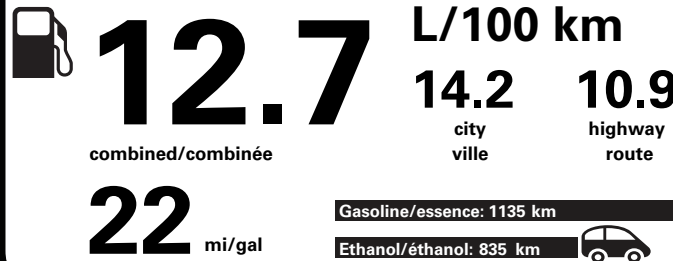

(MSRP)*

4,050.00

100.00

NO CHARGE

NO CHARGE

550.00

- 65.00

1,300.00

NO CHARGE

NO CHARGE

1,750.00

200.00

NO CHARGE

800.00

- 225.00

NO CHARGE

850.00

NO CHARGE

200.00

PRICE INFORMATION

BASE PRICE	$77,325.00
TOTAL OPTIONS/OTHER	9,510.00
TOTAL VEHICLE & OPTIONS/OTHER	86,835.00
DESTINATION & DELIVERY	2,295.00

(MSRP)*

"THIS VEH. NOT INTENDED FOR
SALE OR REGISTRATION IN US"
RETAIL PRICES EXCLUDE
GST/HST

TOTAL MSRP $89,130.00

* MANUFACTURER'S SUGGESTED RETAIL PRICE = MSRP

* NOTE: THIS PRICE HAS BEEN DEVELOPED AS A GUIDE. DEALERS MAY SELL FOR LESS AND ARE NOT UNDER ANY OBLIGATION TO ACCEPT THIS SUGGESTED RETAIL PRICE.

RAMP ONE/
TERMINAL UN

RA64

RAMP TWO/
TERMINAL DEUX

FINAL ASSEMBLY PLANT/
USINE DE MONTAGE

DEARBORN

METHOD OF TRANSP/
MODE DE TRANSPORT

RAIL

ITEM #: B4-Q110 O/T 2

PL071 N RE 2X 345 000363 11 07 23

Canada

ENERGUIDE

E85 Gasoline-Ethanol Vehicle
Véhicule à essence-éthanol

Fuel Consumption / Consommation de carburant

Annual fuel COST
for an annual distance of 20,000 km, and an average fuel price of $1.25 per litre

$ 3 175

Coût annuel en carburant

pour une distance annuelle de 20 000 km, et un prix moyen du carburant de 1,25 $ par litre

Standard pickup trucks range from /
Les camionnettes ordinaires font entre
8.9 - 19.8 L_e/100 km

L_e is gasoline litre equivalent
L_e signifie litre équivalent d'essence

Carbon Dioxide Rating / Indice de dioxyde de carbone

Tailpipe emissions only / Émissions du tuyau d'échappement seulement

Smog Rating / Indice de Smog

Estimates are based on Government of Canada approved criteria and testing methods. Vehicle's actual fuel consumption will vary.

Estimations établies selon des méthodes d'essai et des critères approuvés par le gouvernement du Canada. La consommation de carburant réelle du véhicule variera.

For more information visit

vehicles.nrcan.gc.ca

Pour plus d'information visitez

vehicules.nrcan.gc.ca

U.S. GOVERNMENT SAFETY RATINGS
COTES DE SÉCURITÉ DU GOUVERNEMENT AMÉRICAIN

Overall Vehicle Score /
Cote globale du véhicule ★ ★ ★ ★ ★

Frontal Crash / Collision frontale
Driver / Conducteur ★ ★ ★ ★ ★
Passenger / Passager ★ ★ ★ ★ ★

Side Crash / Collision latérale
Front seat / Siège avant ★ ★ ★ ★ ★
Rear seat / Siège arrière ★ ★ ★ ★ ★

Rollover / Capotage ★ ★ ★ ★

Star ratings range from 1 to 5 stars (★★★★★), with 5 being the highest.
Les cotes varient de 1 à 5 étoiles (★★★★★), 5 étant la cote la plus élevée.

Source: U.S. National Highway Traffic Safety Administration
For more information / Pour de plus amples renseignements
www.safercar.gov

1FTFW1E57PFD01732

FordPass Connect™

Download the FordPass™ app* and you can:

- Access Vehicle Control Features
- Remotely start, lock and unlock your vehicle.
- Locate your vehicle and check approximate fuel range.
- Receive vehicle health alerts.

Activate 4G LTE Wi-Fi Hotspot

- New vehicles include a 3-month or 3GB data (whichever comes first) Wi-Fi trial.
- Connect up to ten Wi-Fi-equipped devices.

The FordPass Connect™ modem is active and sending vehicle data (e.g., diagnostics) to Ford. See in-vehicle Settings for connectivity options.

Scan code not operational at this time

FOR PLANT USE ONLY

Insist on Ford Protect! The only extended service plan fully backed by Ford and honored at every Ford dealership in the US and Canada. See your Ford dealer for additional details, or visit www.ford.ca for more information.

Personalize your vehicle with Ford Custom Accessories. Genuine Ford Accessories are engineered for your vehicle and can be included under the Ford New Vehicle Limited Warranty. Certain conditions, limitations and exclusions apply. See your Dealer for details.