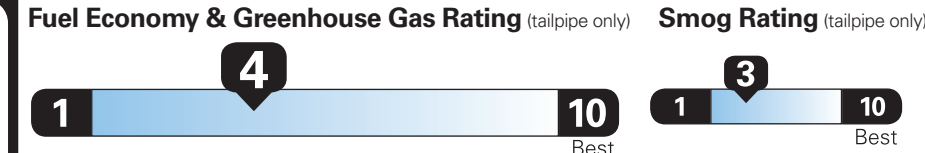

This vehicle emits 497 grams CO₂ per mile. The best emits 0 grams per mile (tailpipe only). Producing and distributing fuel also create emissions; learn more at fueleconomy.gov.

Actual results will vary for many reasons, including driving conditions and how you drive and maintain your vehicle. The average new vehicle gets 28 MPG and costs $8,000 to fuel over 5 years. Cost estimates are based on 15,000 miles per year at $2.95 per gallon. MPGe is miles per gasoline gallon equivalent. Vehicle emissions are a significant cause of climate change and smog.

fueleconomy.gov

Calculate personalized estimates and compare vehicles

Smartphone QR Code™

GOVERNMENT 5-STAR SAFETY RATINGS

Overall Vehicle Score	Not Rated	
Based on the combined ratings of frontal, side and rollover. Should ONLY be compared to other vehicles of similar size and weight.		
Frontal Crash	Driver Passenger	Not Rated
Based on the risk of injury in a frontal impact. Should ONLY be compared to other vehicles of similar size and weight.		
Side Crash	Front seat Rear seat	Not Rated
Based on the risk of injury in a side impact.		
Rollover	★★★★★	
Based on the risk of rollover in a single-vehicle crash.		

Star ratings range from 1 to 5 stars (★★★★★), with 5 being the highest. Source: National Highway Traffic Safety Administration (NHTSA). www.safercar.gov or 1-888-327-4236