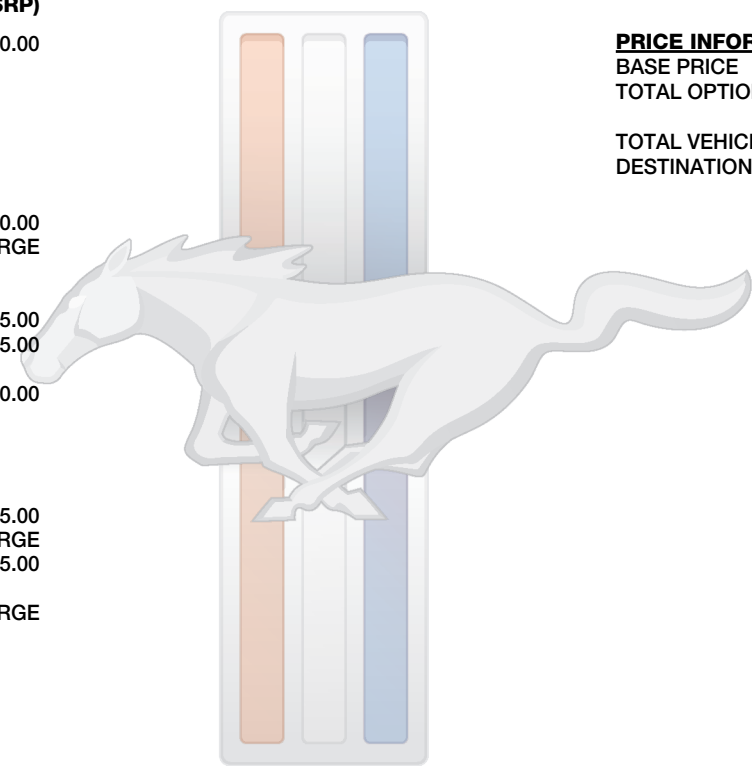

1,695.00
1,595.00
6,700.00
995.00
NO CHARGE
1,225.00
NO CHARGE

PRICE INFORMATION

BASE PRICE	(MSRP)	\$48,865.00
TOTAL OPTIONS/OTHER		14,890.00
TOTAL VEHICLE & OPTIONS/OTHER		63,755.00
DESTINATION & DELIVERY		1,395.00

EPA DOT Fuel Economy and Environment

Gasoline Vehicle

Subcompact Cars range from 15 to 110 MPG. The best vehicle rates 132 MPGe.

You spend **\$4,250**

more in fuel costs over 5 years compared to the average new vehicle.