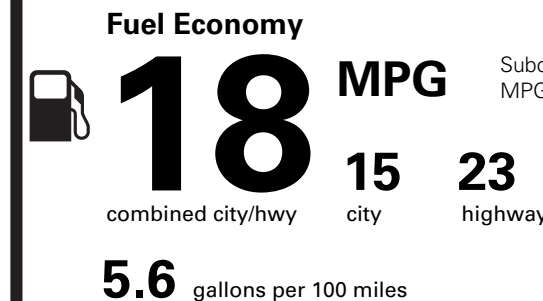

1,695.00
1,595.00
6,700.00
995.00
NO CHARGE
1,225.00
NO CHARGE

PRICE INFORMATION

BASE PRICE	(MSRP)	\$48,865.00
TOTAL OPTIONS/OTHER		14,890.00
TOTAL VEHICLE & OPTIONS/OTHER		63,755.00
DESTINATION & DELIVERY		1,395.00

EPA DOT Fuel Economy and Environment

Gasoline Vehicle

Subcompact Cars range from 15 to 110 MPG. The best vehicle rates 132 MPGe.

You spend **\$4,250**

more in fuel costs over 5 years compared to the average new vehicle.