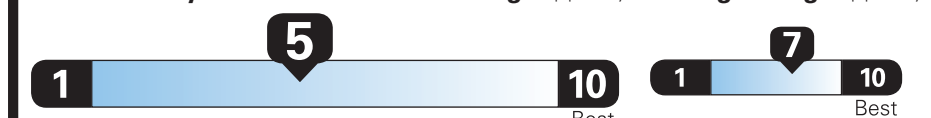

Fuel Economy & Greenhouse Gas Rating (tailpipe only) Smog Rating (tailpipe only)

This vehicle emits 341 grams CO2 per mile. The best emits 0 grams per mile (tailpipe only). Producing and distributing fuel also create emissions; learn more at fueleconomy.gov.

Actual results will vary for many reasons, including driving conditions and how you drive and maintain your vehicle. The average new vehicle gets 28 MPG and costs $9,750 to fuel over 5 years. Cost estimates are based on 15,000 miles per year at $3.60 per gallon. MPGe is miles per gasoline gallon equivalent. Vehicle emissions are a significant cause of climate change and smog.

fueleconomy.gov

Calculate personalized estimates and compare vehicles

GOVERNMENT 5-STAR SAFETY RATINGS

Overall Vehicle Score ★★★★★

Based on the combined ratings of frontal, side and rollover. Should ONLY be compared to other vehicles of similar size and weight.

Frontal Crash Driver Passenger ★★★★★

Based on the risk of injury in a frontal impact. Should ONLY be compared to other vehicles of similar size and weight.

Side Crash Front seat Rear seat ★★★★★

Based on the risk of injury in a side impact.

Rollover ★★★★★

Based on the risk of rollover in a single-vehicle crash.

Star ratings range from 1 to 5 stars (★★★★★), with 5 being the highest.

Source: National Highway Traffic Safety Administration (NHTSA).

www.safercar.gov or 1-888-327-4236

1FMCU9JA4RUA62662

WARNING: Operating, servicing and maintaining a passenger vehicle, pickup truck, van, or off-road vehicle can expose you to chemicals including engine exhaust, carbon monoxide, phthalates, and lead, which are known to the State of California to cause cancer and birth defects or other reproductive harm. To minimize exposure, avoid breathing exhaust, do not idle the engine except as necessary, service your vehicle in a well-ventilated area and wear gloves or wash your hands frequently when servicing your vehicle. For more information go to www.P65Warnings.ca.gov/passenger-vehicle.

SCAN OR TEXT 1FRUA62662 TO 48028

Msg & Data rates may apply. Text HELP for help

www.ford.com/help/privacy-terms/

RAMP ONE

CL18

RAMP TWO

CONVOY

ITEM #:

41-N502 O/T 2

TOTAL MSRP $42,620.00

Whether you decide to lease or finance your vehicle, you'll find the choices that are right for you. See your dealer for details or visit www.ford.com/finance.

RB271 N RB 2X 430 009858 02 27 24

This label is affixed pursuant to the Federal Automobile Information Disclosure Act. Gasoline, License, and Title Fees, State and Local taxes are not included. Dealer installed options or accessories are not included unless listed above.