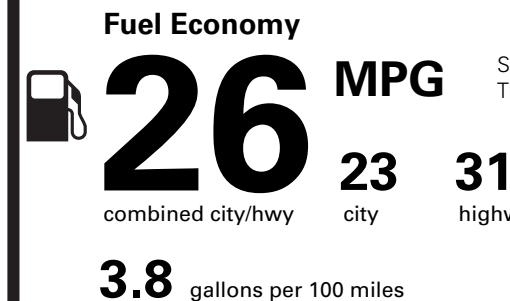

PRICE INFORMATION

Table with 2 columns: Description, MSRP. Includes BASE PRICE \$37,465.00, TOTAL OPTIONS/OTHER 4,160.00, TOTAL VEHICLE & OPTIONS/OTHER 41,625.00, DESTINATION & DELIVERY 1,495.00, TOTAL BEFORE DISCOUNTS 43,120.00, 2.0L ECOBOOST DISCOUNT - 500.00, TOTAL SAVINGS - 500.00.

EPA DOT

Fuel Economy and Environment

Gasoline Vehicle

Small SUVs range from 14 to 123 MPG. The best vehicle rates 140 MPGe.

You spend \$750

more in fuel costs over 5 years compared to the average new vehicle.

Annual fuel cost \$2,100

Fuel Economy & Greenhouse Gas Rating (tailpipe only) Smog Rating (tailpipe only)

This vehicle emits 341 grams CO2 per mile. The best emits 0 grams per mile (tailpipe only). Producing and distributing fuel also create emissions; learn more at fueleconomy.gov.