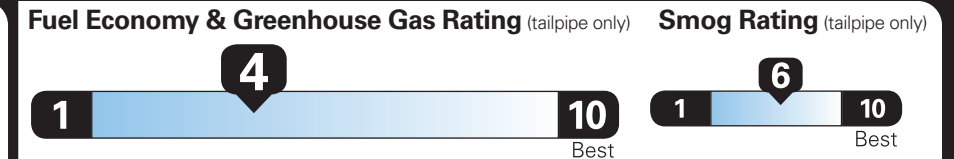

EPA DOT Fuel Economy and Environment

Gasoline Vehicle

Fuel Economy

18 MPG
combined city/hwy

16 city
22 highway

5.6 gallons per 100 miles

Standard SUVs range from 13 to 102 MPG. The best vehicle rates 140 MPGe.

You spend
$5,250
more in fuel costs over 5 years compared to the average new vehicle.

Annual fuel cost
$3,000