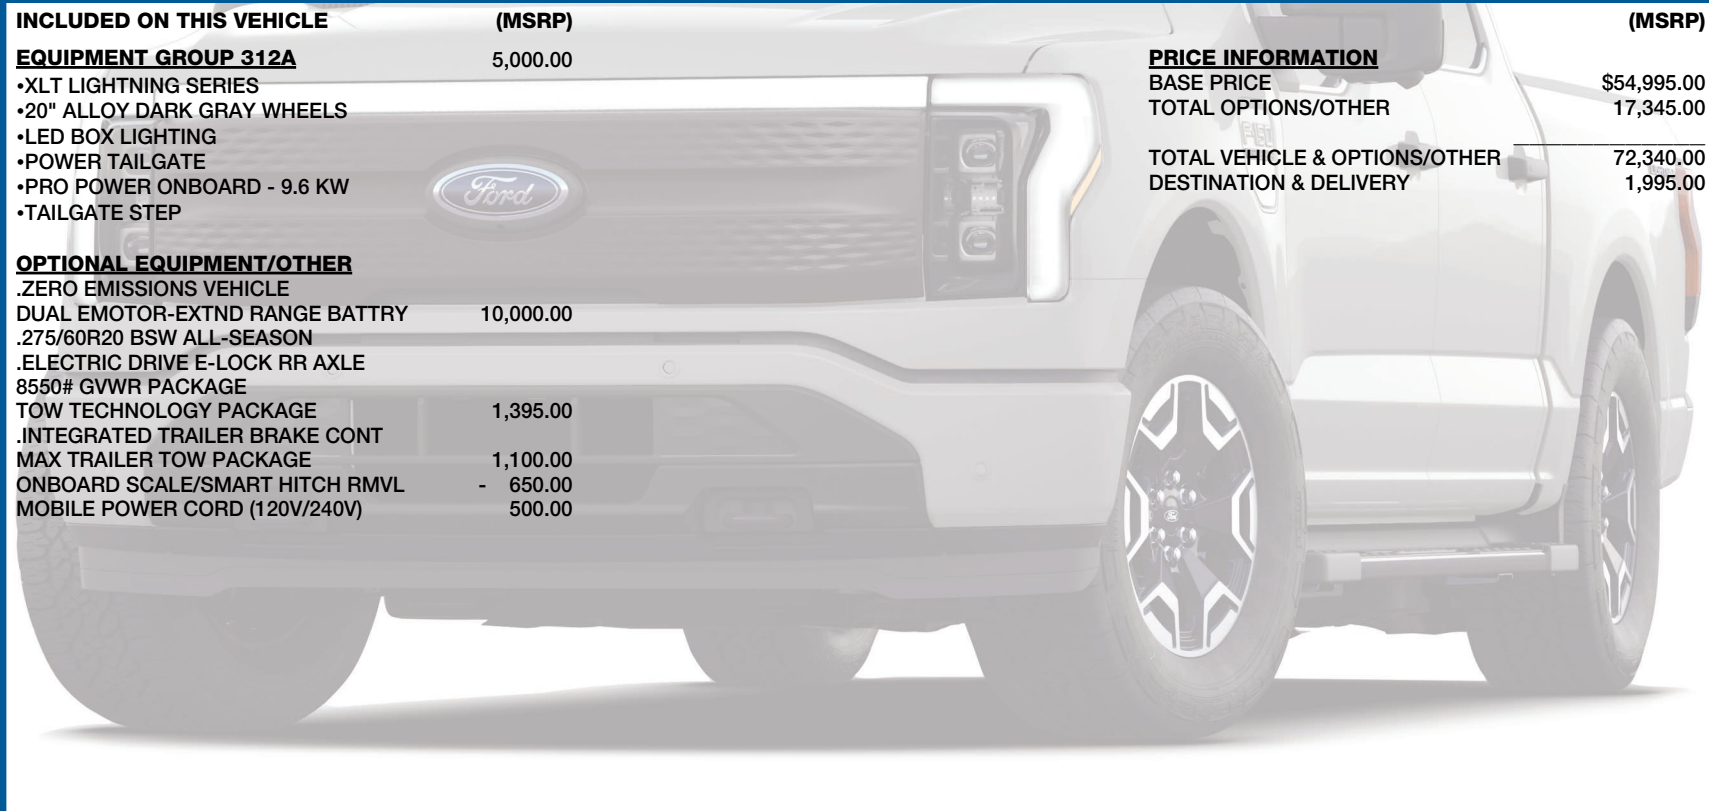

ford.com

VEHICLE DESCRIPTION

F-150 LIGHTNING

PW G34972

2023 F-150 4X4 SUPERCREW
145" WHEELBASE
DUAL EMOTOR-EXTND RANGE BAT
SINGLE-SPEED TRANSMISSION

EXTERIOR
AVALANCHE
INTERIOR
DARK SLATE CLOTH 40CONSLE40

STANDARD EQUIPMENT INCLUDED AT NO EXTRA CHARGE

INCLUDED ON THIS VEHICLE

(MSRP)

EQUIPMENT GROUP 312A

5,000.00

- XLT LIGHTNING SERIES
- 20" ALLOY DARK GRAY WHEELS
- LED BOX LIGHTING
- POWER TAILGATE
- PRO POWER ONBOARD - 9.6 KW
- TAILGATE STEP

PRICE INFORMATION

BASE PRICE	\$54,995.00
TOTAL OPTIONS/OTHER	17,345.00
TOTAL VEHICLE & OPTIONS/OTHER	72,340.00
DESTINATION & DELIVERY	1,995.00

OPTIONAL EQUIPMENT/OTHER

.ZERO EMISSIONS VEHICLE	
DUAL EMOTOR-EXTND RANGE BATTERY	10,000.00
.275/60R20 BSW ALL-SEASON	
.ELECTRIC DRIVE E-LOCK RR AXLE	
8550# GVWR PACKAGE	
TOW TECHNOLOGY PACKAGE	1,395.00
.INTEGRATED TRAILER BRAKE CONT	
MAX TRAILER TOW PACKAGE	1,100.00
ONBOARD SCALE/SMART HITCH RMVL	- 650.00
MOBILE POWER CORD (120V/240V)	500.00

EPA DOT

Fuel Economy and Environment

Electric Vehicle

Fuel Economy

70 MPGe
combined city/hwy

Standard Pickup Trucks range from 12 to 70 MPGe. The best vehicle rates 132 MPGe.

You save \$3,000
in fuel costs over 5 years compared to the average new vehicle.