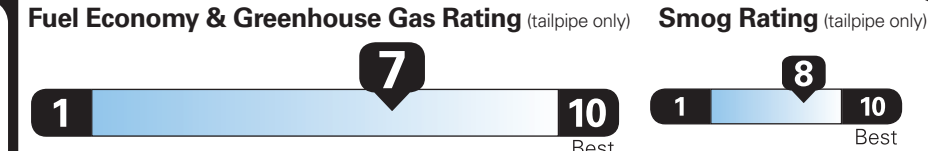

SAFETY/SECURITY

- ADVANCETRAC™ WITH RSC®
- AIRBAG - DRIVER KNEE
- AIRBAGS - DUAL STAGE FRONT
- AIRBAGS - FRONT SEAT MOUNTED SIDE IMPACT
- AIRBAGS - SAFETY CANOPY®
- LATCH CHILD SAFETY SYSTEM
- SOS POST-CRASH ALERT SYS™
- TIRE PRESSURE MONIT SYS

WARRANTY

- 3YR/36,000 BUMPER / BUMPER
- 5YR/60,000 ROADSIDE ASSIST
- 8YR/100,000 HYBRID UNIQUE COMPONENTS

INCLUDED ON THIS VEHICLE

(MSRP)

EQUIPMENT GROUP 400A

OPTIONAL EQUIPMENT/OTHER

- 2024 MODEL YEAR
- STAR WHITE METALLIC TRI-COAT 995.00
- 225/60R18 100H A/S BSW TIRES
- 18" ROCK MET PAINTED WHEEL
- TECH PACKAGE #2 3,700.00
- .REVERSE BRAKE ASSIST
- .EVASIVE STEERING ASSIST
- .B&O SYS/10SPK CNCT NAV 1YR TR
- .LANE CENTERING ASSIST
- .REAR PARKING SENSORS
- .INTLGNT ADP SPEED CONTROL
- .MEMORY PACKAGE
- .360 CAMERA W/SPLIT VIEW
- .WIRELESS CHARGING
- .10-WAY POWER DRIVER SEAT
- .POWER 6-WAY PASSENGER SEAT
- FRONT LICENSE PLATE BRACKET NO CHARGE

PRICE INFORMATION

BASE PRICE	$35,040.00
TOTAL OPTIONS/OTHER	4,695.00
TOTAL VEHICLE & OPTIONS/OTHER	39,735.00
DESTINATION & DELIVERY	1,495.00

EPA DOT Fuel Economy and Environment

Gasoline Vehicle

Fuel Economy

39 MPG
combined city/hwy

42 MPG
city

36 MPG
highway

2.6 gallons per 100 miles

Small SUVs range from 14 to 123 MPG. The best vehicle rates 140 MPGe.

You save $2,750
in fuel costs over 5 years compared to the average new vehicle.

Annual fuel cost $1,400

This vehicle emits 225 grams CO₂ per mile. The best emits 0 grams per mile (tailpipe only). Producing and distributing fuel also create emissions; learn more at fueleconomy.gov.

Actual results will vary for many reasons, including driving conditions and how you drive and maintain your vehicle. The average new vehicle gets 28 MPG and costs $9,750 to fuel over 5 years. Cost estimates are based on 15,000 miles per year at $3.60 per gallon. MPGe is miles per gasoline gallon equivalent. Vehicle emissions are a significant cause of climate change and smog.

fueleconomy.gov

Calculate personalized estimates and compare vehicles

Smartphone QR Code™

GOVERNMENT 5-STAR SAFETY RATINGS

Overall Vehicle Score ★★★★★

Based on the combined ratings of frontal, side and rollover. Should ONLY be compared to other vehicles of similar size and weight.

Frontal Crash Driver Passenger ★★★★★

Based on the risk of injury in a frontal impact. Should ONLY be compared to other vehicles of similar size and weight.

Side Crash Front seat Rear seat ★★★★★

Based on the risk of injury in a side impact.

Rollover ★★★★★

Based on the risk of rollover in a single-vehicle crash.

Star ratings range from 1 to 5 stars (★★★★★), with 5 being the highest. Source: National Highway Traffic Safety Administration (NHTSA). www.safercar.gov or 1-888-327-4236

FordPass Connect™

Download the FordPass™ app* and you can:

1. **Access Vehicle Control Features**
2. Remotely start, lock and unlock your vehicle.
   - Locate your vehicle and check approximate fuel range.
   - Receive vehicle health alerts.

1. **Activate 4G LTE Wi-Fi Hotspot**
2. New vehicles include a 3-month or 3GB data (whichever comes first) Wi-Fi trial.
   - Connect up to ten Wi-Fi-equipped devices.

The FordPass Connect™ modem is active and sending vehicle data (e.g., diagnostics) to Ford. See in-vehicle Settings for connectivity options.

Insist on Ford Protect! The only extended service plan fully backed by Ford and honored at every Ford dealership in the U.S., Canada and Mexico. See your Ford dealer or visit www.FordOwner.com.

WARNING: Operating, servicing and maintaining a passenger vehicle, pickup truck, van, or off-road vehicle can expose you to chemicals including engine exhaust, carbon monoxide, phthalates, and lead, which are known to the State of California to cause cancer and birth defects or other reproductive harm. To minimize exposure, avoid breathing exhaust, do not idle the engine except as necessary, service your vehicle in a well-ventilated area and wear gloves or wash your hands frequently when servicing your vehicle. For more information go to www.P65Warnings.ca.gov/passenger-vehicle.

SCAN OR TEXT 1FRUA20414 TO 48028

Msg & Data rates may apply. Text HELP for help

www.ford.com/help/privacy-terms/

RAMP ONE	CR4B	CONVOY
RAMP TWO	ITEM #: 56-2440 O/T 2	

TOTAL MSRP $41,230.00