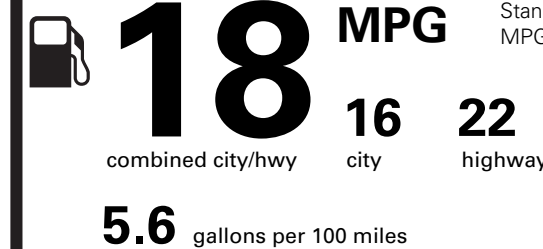

PRICE INFORMATION

| | |
|--|-------------------|
| BASE PRICE | \$95,325.00 |
| TOTAL OPTIONS/OTHER | 6,560.00 |
| TOTAL VEHICLE & OPTIONS/OTHER | 101,885.00 |
| DESTINATION & DELIVERY | 1,995.00 |

(MSRP)

| | | | | | |
|---|------|------|--------------------------|--|------------------------------------|
| RAMP ONE | RA37 | RAIL | ITEM #: 63-6004 O/T 2 | Whether you decide to lease or finance your vehicle, you'll find the choices that are right for you. See your Lincoln Dealer for details or visit www.lincolnafs.com . | TOTAL MSRP \$103,880.00 |
| RAMP TWO | | | | | |
| This label is affixed pursuant to the Federal Automobile Information Disclosure Act. Gasoline, License, and Title Fees, State and Local taxes are not included. Dealer installed options or accessories are not included unless listed above. | | | | RB291 N RD 2X 425 000042 02 29 24 | |

EPA DOT Fuel Economy and Environment

Gasoline Vehicle

Fuel Economy

Standard SUVs range from 13 to 102 MPG. The best vehicle rates 140 MPGe.

You spend **\$5,250**

more in fuel costs over 5 years compared to the average new vehicle.