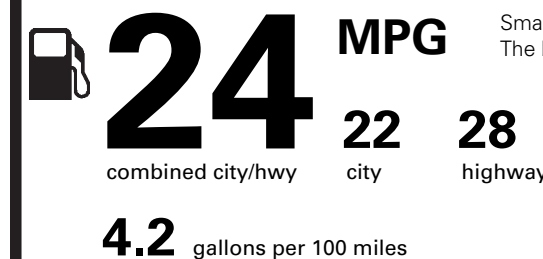

NO CHARGE

PRICE INFORMATION

BASE PRICE	\$29,355.00
TOTAL OPTIONS/OTHER	
TOTAL VEHICLE & OPTIONS/OTHER	29,355.00
DESTINATION & DELIVERY	995.00

EPA DOT Fuel Economy and Environment

Gasoline Vehicle

Fuel Economy

Small SUVs range from 18 to 37 MPG. The best vehicle rates 136 MPGe.

You spend **\$750**

more in fuel costs over 5 years compared to the average new vehicle.

Annual fuel cost **\$1,500**

Fuel Economy & Greenhouse Gas Rating (tailpipe only) Smog Rating (tailpipe only)