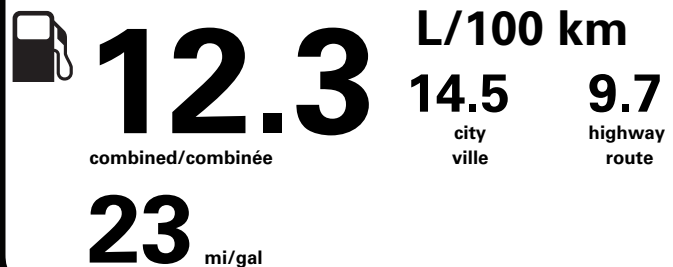

(MSRP)*

4,090.00

100.00

2,075.00

550.00

1,875.00

120.00

NO CHARGE

1,075.00

935.00

NO CHARGE

600.00

PRICE INFORMATION

BASE PRICE	$67,225.00
TOTAL OPTIONS/OTHER	11,420.00
TOTAL VEHICLE & OPTIONS/OTHER	78,645.00
DESTINATION & DELIVERY	2,295.00

TOTAL BEFORE REDUCTIONS	80,940.00
XLT SERIES DISCOUNT	- 1,750.00
XLT BLACK PLUS DISCOUNT	- 500.00

TOTAL REDUCTIONS - 2,250.00

"THIS VEH. NOT INTENDED FOR SALE OR REGISTRATION IN US" RETAIL PRICES EXCLUDE GST/HST

(MSRP)*

4,090.00

100.00

2,075.00

550.00

1,875.00

120.00

NO CHARGE

1,075.00

935.00

NO CHARGE

600.00

TOTAL MSRP $78,690.00

* MANUFACTURER'S SUGGESTED RETAIL PRICE = MSRP

* NOTE: THIS PRICE HAS BEEN DEVELOPED AS A GUIDE. DEALERS MAY SELL FOR LESS AND ARE NOT UNDER ANY OBLIGATION TO ACCEPT THIS SUGGESTED RETAIL PRICE.

RAMP ONE/
TERMINAL UN

RA65

RAMP TWO/
TERMINAL DEUX

FINAL ASSEMBLY PLANT/
USINE DE MONTAGE

DEARBORN

METHOD OF TRANSP/
MODE DE TRANSPORT

RAIL

ITEM #: B3-S000 O/T 2

RC051 N RE 2X 435 000449 03 05 24

Gasoline Vehicle
Véhicule à essence

Fuel Consumption / Consommation de carburant

Annual fuel COST

for an annual distance of 20,000 km, and an average fuel price of $1.45 per litre

$ 3 567

Coût annuel en carburant

pour une distance annuelle de 20 000 km, et un prix moyen du carburant de 1,45 $ par litre

Standard pickup trucks range from /
Les camionnettes ordinaires font entre
3.2 - 19.8 L_e/100 km

L_e is gasoline litre equivalent
L_e signifie litre équivalent d'essence

Carbon Dioxide Rating / Indice de dioxyde de carbone

Smog Rating / Indice de Smog

Tailpipe emissions only / Émissions du tuyau d'échappement seulement

Estimates are based on Government of Canada approved criteria and testing methods. Vehicle's actual fuel consumption will vary.

Estimations établies selon des méthodes d'essai et des critères approuvés par le gouvernement du Canada. La consommation de carburant réelle du véhicule variera.

For more information visit

vehicles.nrcan.gc.ca

Pour plus d'information visitez

vehicules.nrcan.gc.ca

U.S. GOVERNMENT SAFETY RATINGS
COTES DE SÉCURITÉ DU GOUVERNEMENT AMÉRICAIN

Overall Vehicle Score / Cote globale du véhicule	★★★★★
Frontal Crash / Collision frontale	★★★★★
Side Crash / Collision latérale	★★★★★
Rollover / Capotage	★★★★

Star ratings range from 1 to 5 stars (*****), with 5 being the highest.
Les cotes varient de 1 à 5 étoiles (*****), 5 étant la cote la plus élevée.

Source: U.S. National Highway Traffic Safety Administration
For more information / Pour de plus amples renseignements
www.safercar.gov

1FTFW3L87RFA60055

FordPass Connect™

Download the FordPass™ app* and you can:

- Access Vehicle Control Features
- Remotely start, lock and unlock your vehicle.
- Locate your vehicle and check approximate fuel range.
- Receive vehicle health alerts.

- Activate 4G LTE Wi-Fi Hotspot
- New vehicles include a 3-month or 3GB data (whichever comes first) Wi-Fi trial.
- Connect up to ten Wi-Fi-equipped devices.

Ask your sales consultant for more details.

Scan code not operational at this time

FOR PLANT USE ONLY

Insist on Ford Protect! The only extended service plan fully backed by Ford and honored at every Ford dealership in the US and Canada. See your Ford dealer for additional details, or visit www.ford.ca for more information.

Personalize your vehicle with Ford Custom Accessories. Genuine Ford Accessories are engineered for your vehicle and can be included under the Ford New Vehicle Limited Warranty. Certain conditions, limitations and exclusions apply. See your Dealer for details.