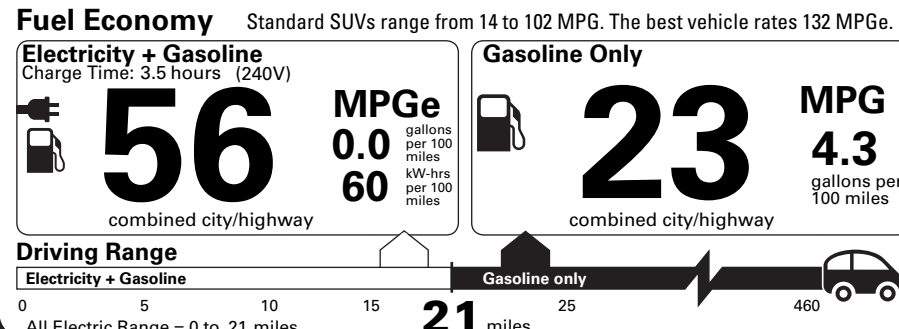

EPA DOT Fuel Economy and Environment Plug-In Hybrid Vehicle Electricity-Gasoline

You save $0
in fuel costs over 5 years compared to the average new vehicle.

Annual fuel cost $1,600