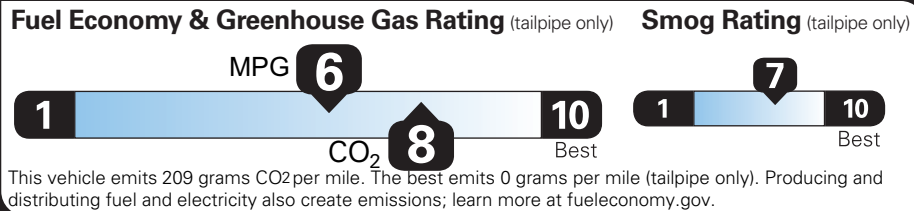

Actual results will vary for many reasons, including driving conditions and how you drive and maintain your vehicle. The average new vehicle gets 28 MPG and costs $8,000 to fuel over 5 years. Cost estimates are based on 15,000 miles per year at $2.95 per gallon and $14 per kW-hr. This is a dual fueled automobile. MPGe is miles per gasoline gallon equivalent. Vehicle emissions are a significant cause of climate change and smog.

fuelconomy.gov

Calculate personalized estimates and compare vehicles

GOVERNMENT 5-STAR SAFETY RATINGS

Overall Vehicle Score	Not Rated	
Based on the combined ratings of frontal, side and rollover. Should ONLY be compared to other vehicles of similar size and weight.		
Frontal Crash	Driver Passenger	Not Rated
Based on the risk of injury in a frontal impact. Should ONLY be compared to other vehicles of similar size and weight.		
Side Crash	Front seat Rear seat	Not Rated
Based on the risk of injury in a side impact.		
Rollover	Not Rated	
Based on the risk of rollover in a single-vehicle crash.		

Star ratings range from 1 to 5 stars (★★★★★), with 5 being the highest. Source: National Highway Traffic Safety Administration (NHTSA). www.safercar.gov or 1-888-327-4236