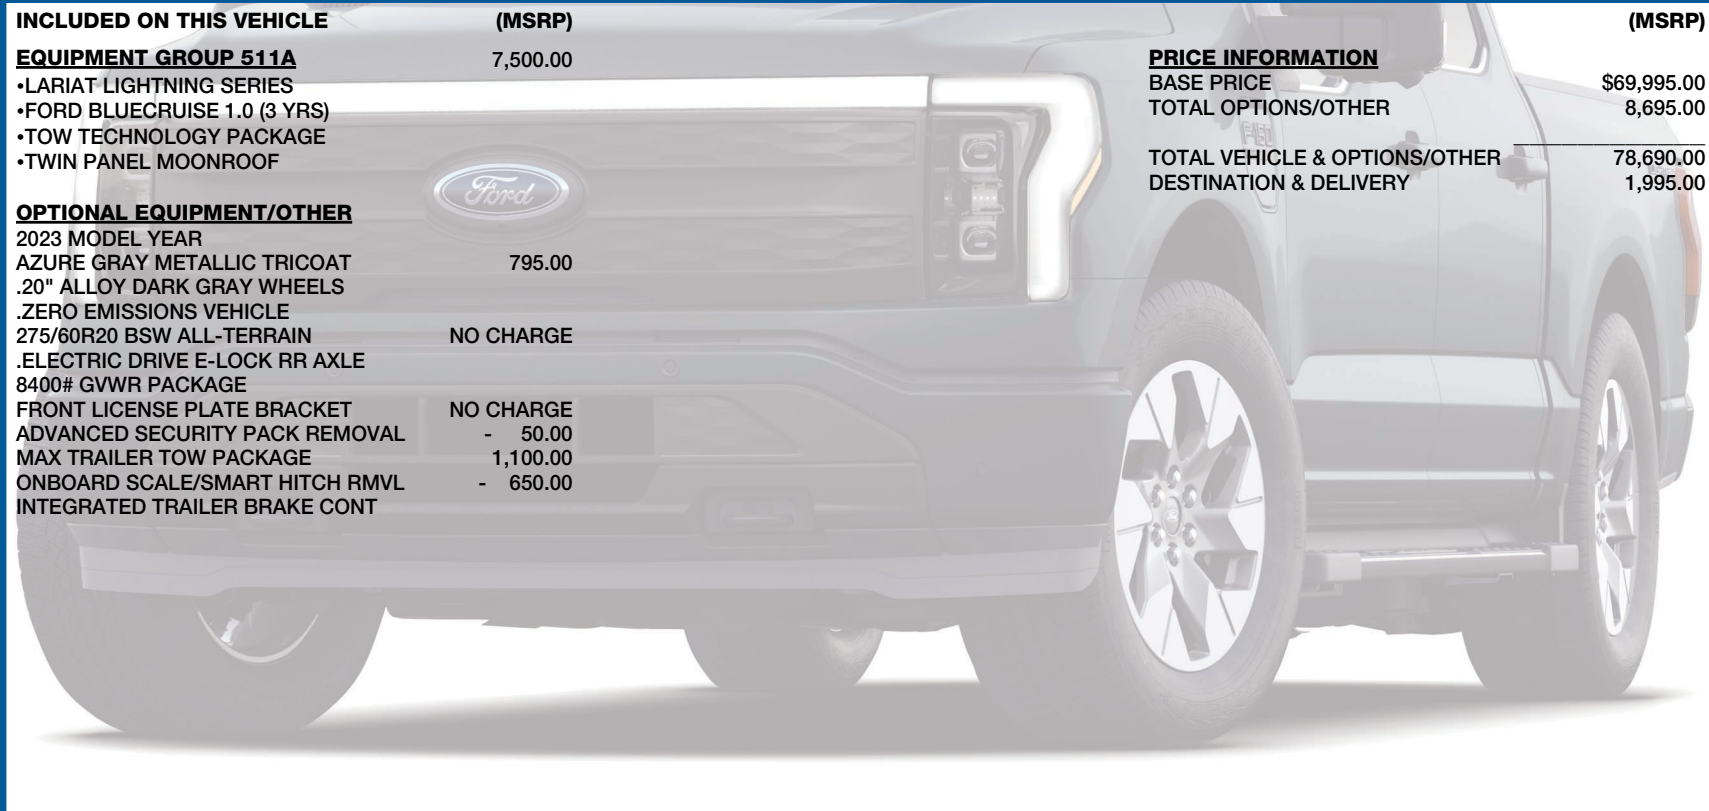

INCLUDED ON THIS VEHICLE

(MSRP)

EQUIPMENT GROUP 511A

7,500.00

- LARIAT LIGHTNING SERIES
- FORD BLUECRUISE 1.0 (3 YRS)
- TOW TECHNOLOGY PACKAGE
- TWIN PANEL MOONROOF

PRICE INFORMATION

BASE PRICE	\$69,995.00
TOTAL OPTIONS/OTHER	8,695.00
TOTAL VEHICLE & OPTIONS/OTHER	78,690.00
DESTINATION & DELIVERY	1,995.00

EPA DOT

Fuel Economy and Environment

Electric Vehicle

Fuel Economy

70 MPGe
combined city/hwy

Standard Pickup Trucks range from 12 to 70 MPGe. The best vehicle rates 132 MPGe.

You save
\$3,000
in fuel costs
over 5 years
compared to the
average new vehicle.