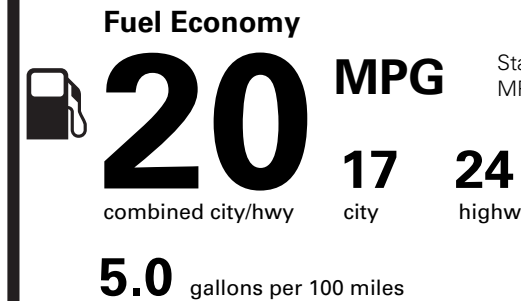

Privileges available across Black Label dealer network. See your Lincoln Black Label Dealership for complete details.

Main pricing table with columns for RAMP ONE (CA84), RAMP TWO, CONVOY, ITEM # (54-3719 O/T 2), and TOTAL MSRP (\$84,270.00).

RA041 N RD 2X 425 000152 01 04 24

EPA DOT Fuel Economy and Environment

Gasoline Vehicle

Standard SUVs range from 13 to 102 MPG. The best vehicle rates 140 MPGe.

You spend \$3,750

more in fuel costs over 5 years compared to the average new vehicle.