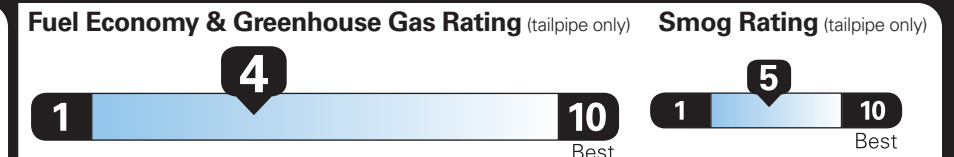

This vehicle emits 451 grams CO2 per mile. The best emits 0 grams per mile (tailpipe only). Producing and distributing fuel also create emissions; learn more at fueleconomy.gov.

Actual results will vary for many reasons, including driving conditions and how you drive and maintain your vehicle. The average new vehicle gets 28 MPG and costs $9,750 to fuel over 5 years.

fueleconomy.gov

Calculate personalized estimates and compare vehicles

GOVERNMENT 5-STAR SAFETY RATINGS

Overall Vehicle Score ★★★★★

Based on the combined ratings of frontal, side and rollover. Should ONLY be compared to other vehicles of similar size and weight.

Frontal Crash ★★★★★
Driver Passenger ★★★★★

Based on the risk of injury in a frontal impact. Should ONLY be compared to other vehicles of similar size and weight.

Side Crash ★★★★★
Front seat Rear seat ★★★★★

Based on the risk of injury in a side impact.

Rollover Not Rated

Based on the risk of rollover in a single-vehicle crash.

Star ratings range from 1 to 5 stars (★★★★★), with 5 being the highest. Source: National Highway Traffic Safety Administration (NHTSA). www.safercar.gov or 1-888-327-4236

THE LINCOLN WAY™ APP

- Download the Lincoln Way app* and you can:
  Remotely start, lock and unlock your vehicle
  Locate your vehicle and check approximate fuel range
  Receive vehicle health alerts

The Lincoln Connect™ modem is active and sending vehicle data (e.g., diagnostics) to Lincoln. See in-vehicle Settings for connectivity options.

*Compatible with select smartphone platforms. Lincoln Connect service required (see App Terms for more information). Connected service and related feature functionality is subject to compatible AT&T-network availability. Evolving technology/cellular networks may affect functionality and availability, or continued provision of some features, prohibiting them from functioning. Message and data rates may apply. See your local Lincoln website for our privacy policy.

Lincoln Protect™

Insist on Lincoln Protect! The only extended service plan fully backed by Lincoln and honored at every Lincoln dealership in the U.S., Canada and Mexico. See your Lincoln dealer or visit www.LincolnOwner.com

WARNING: Operating, servicing and maintaining a passenger vehicle, pickup truck, van, or off-road vehicle can expose you to chemicals including engine exhaust, carbon monoxide, phthalates, and lead, which are known to the State of California to cause cancer and birth defects or other reproductive harm. To minimize exposure, avoid breathing exhaust, do not idle the engine except as necessary, service your vehicle in a well-ventilated area and wear gloves or wash your hands frequently when servicing your vehicle. For more information go to www.P65Warnings.ca.gov/passenger-vehicle.

SCAN OR TEXT 5LRGL01705 TO 59173

Msg & Data rates may apply. Text HELP for help

www.lincoln.com/help/privacy-terms/