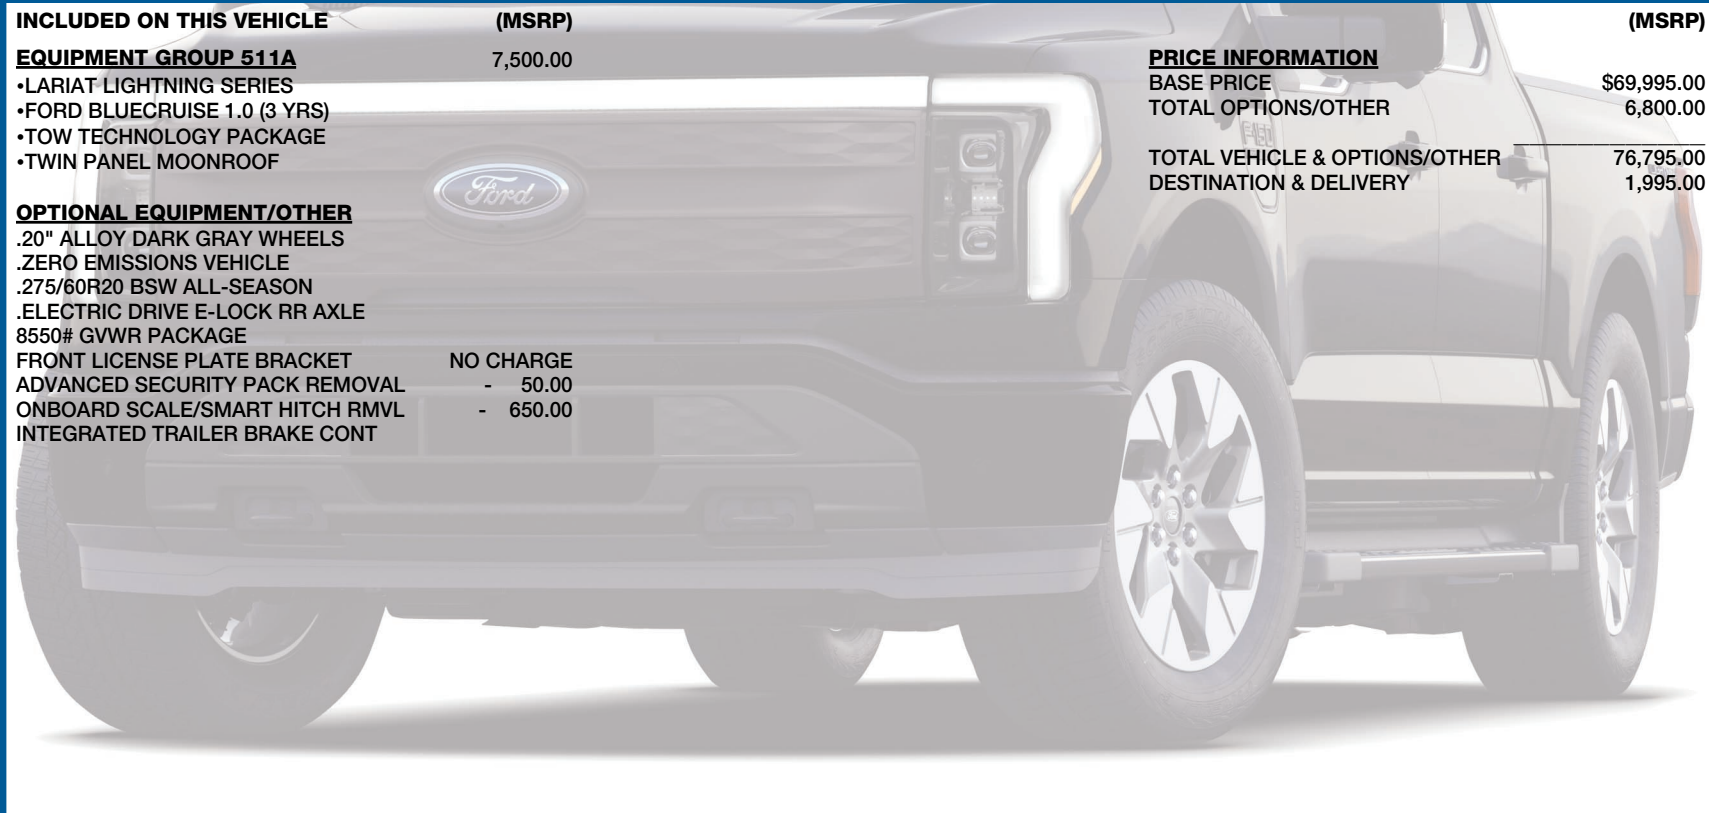

FUNCTIONAL

- 360-DEGREE CAMERA
- B&O SOUND SYSTEM, 8 SPKR
- BLIS W/CROSS-TRAFFIC ALERT
- CLASS IV TRAILER HITCH
- EVASIVE STEERING ASSIST
- FORDPASS CONNECT™ 4G HOTSPOT TELEMATICS MODEM
- FORWARD SENSING SYSTEM
- INTELL ADAPT CRUISE CTRL
- LANE-KEEPING SYSTEM
- POST-COLLISION BRAKING
- PRE-COLLISION ASSIST W/AEB
- SECURICODE, KEYLESS ENTRY
- SELECTABLE DRIVE MODES
- SYNC@4A W/EVR & 15.5" SCR N

SAFETY/SECURITY

- ADVANCED SECURITY PACK
- AIRBAGS - FRONT SEAT MOUNTED SIDE IMPACT
- AIRBAGS - SAFETY CANOPY@
- LED CTR HIGH MNT STOP LAMP
- PERIMETER ALARM
- SOS POST-CRASH ALERT SYSTM™

WARRANTY

- 3YR/36,000 BUMPER / BUMPER
- 5YR/60,000 POWERTRAIN
- 5YR/60,000 ROADSIDE ASSIST
- 5YR/60,000 SAFETY RESTRAINT SYS
- 8YR/100,000 ELECTRIC VEHICLE COMPONENTS

INCLUDED ON THIS VEHICLE

(MSRP)

EQUIPMENT GROUP 511A

7,500.00

- LARIAT LIGHTNING SERIES
- FORD BLUECRUISE 1.0 (3 YRS)
- TOW TECHNOLOGY PACKAGE
- TWIN PANEL MOONROOF

PRICE INFORMATION

BASE PRICE	$69,995.00
TOTAL OPTIONS/OTHER	6,800.00
TOTAL VEHICLE & OPTIONS/OTHER	76,795.00
DESTINATION & DELIVERY	1,995.00

OPTIONAL EQUIPMENT/OTHER

.20" ALLOY DARK GRAY WHEELS	
.ZERO EMISSIONS VEHICLE	
.275/60R20 BSW ALL-SEASON	
.ELECTRIC DRIVE E-LOCK RR AXLE	
8550# GVWR PACKAGE	
FRONT LICENSE PLATE BRACKET	NO CHARGE
ADVANCED SECURITY PACK REMOVAL	- 50.00
ONBOARD SCALE/SMART HITCH RMVL	- 650.00
INTEGRATED TRAILER BRAKE CONT	

EPA DOT

Fuel Economy and Environment

Electric Vehicle

Fuel Economy

70 MPGe
combined city/hwy

Standard Pickup Trucks range from 12 to 70 MPGe. The best vehicle rates 132 MPGe.

You save **$3,000** in fuel costs over 5 years compared to the average new vehicle.

Driving Range

Charge Time: 10.1 hours (240V)

Annual fuel cost

$1,000

Fuel Economy & Greenhouse Gas Rating (tailpipe only)

Smog Rating (tailpipe only)

This vehicle emits 0 grams CO₂ per mile. The best emits 0 grams per mile (tailpipe only). Does not include emissions from generating electricity, learn more at fueleconomy.gov.

Actual results will vary for many reasons, including driving conditions and how you drive and maintain your vehicle. The average new vehicle gets 28 MPG and costs $8,000 to fuel over 5 years. Cost estimates are based on 15,000 miles per year at $1.4 per kW-hr. MPGe is miles per gasoline gallon equivalent. Vehicle emissions are a significant cause of climate change and smog.

fueleconomy.gov

Calculate personalized estimates and compare vehicles

Smartphone QR Code™

GOVERNMENT 5-STAR SAFETY RATINGS

Overall Vehicle Score

Not Rated

Based on the combined ratings of frontal, side and rollover. Should ONLY be compared to other vehicles of similar size and weight.

Frontal Crash

Driver Passenger

Not Rated
Not Rated

Based on the risk of injury in a frontal impact. Should ONLY be compared to other vehicles of similar size and weight.

Side Crash

Front seat
Rear seat

Not Rated
Not Rated

Based on the risk of injury in a side impact.

Rollover

★★★★

Based on the risk of rollover in a single-vehicle crash.

Star ratings range from 1 to 5 stars (★★★★★), with 5 being the highest.

Source: National Highway Traffic Safety Administration (NHTSA).

www.safercar.gov or 1-888-327-4236

1FT6W1EV1PWG53818

WARNING: Operating, servicing and maintaining a passenger vehicle, pickup truck, van, or off-road vehicle can expose you to chemicals including phthalates and lead, which are known to the State of California to cause cancer and birth defects or other reproductive harm. To minimize exposure, wear gloves or wash your hands frequently when servicing your vehicle. For more information go to www.P65Warnings.ca.gov/passenger-vehicle.

The FordPass Connect™ modem is active and sending vehicle data (e.g., diagnostics) to Ford. See in-vehicle Settings for connectivity options.

FordPass Connect™ service and FordPass™ App required for certain remote features (see App Terms for more information). Connected service and related feature functionality is subject to compatible AT&T-network availability. Evolving technology / cellular networks may affect functionality and availability, or continued provision of some features, prohibiting them from functioning. Message and data rates may apply. See your local Ford website for our privacy policy.