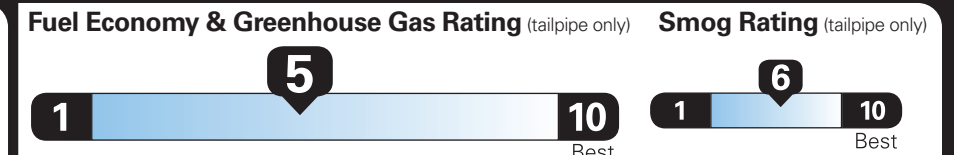

EPA DOT Fuel Economy and Environment

Gasoline Vehicle

Fuel Economy

25 MPG combined city/hwy

22 city

29 highway

4.0 gallons per 100 miles

Small Pickup Trucks range from 18 to 37 MPG. The best vehicle rates 140 MPGe.

You spend **$1,000** more in fuel costs over 5 years compared to the average new vehicle.

Annual fuel cost **$2,150**