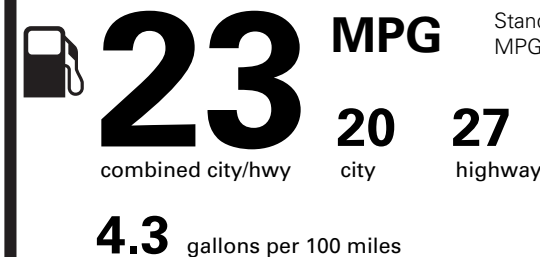

DEALER INSTALLED OPTIONS

Cargo Mat	160.00
Wheel Lock Kit	75.00

PRICE INFORMATION

BASE PRICE	\$48,455.00
TOTAL OPTIONS/OTHER	3,645.00
TOTAL VEHICLE & OPTIONS/OTHER	52,100.00
DESTINATION & DELIVERY	1,595.00
TOTAL BEFORE DISCOUNTS	53,695.00
ST LINE 4WD DISC	- 750.00
TOTAL SAVINGS	- 750.00

EPA DOT Fuel Economy and Environment

Gasoline Vehicle

Fuel Economy

Standard SUVs range from 13 to 102 MPG. The best vehicle rates 140 MPGe.

You spend **\$2,000**

more in fuel costs over 5 years compared to the average new vehicle.