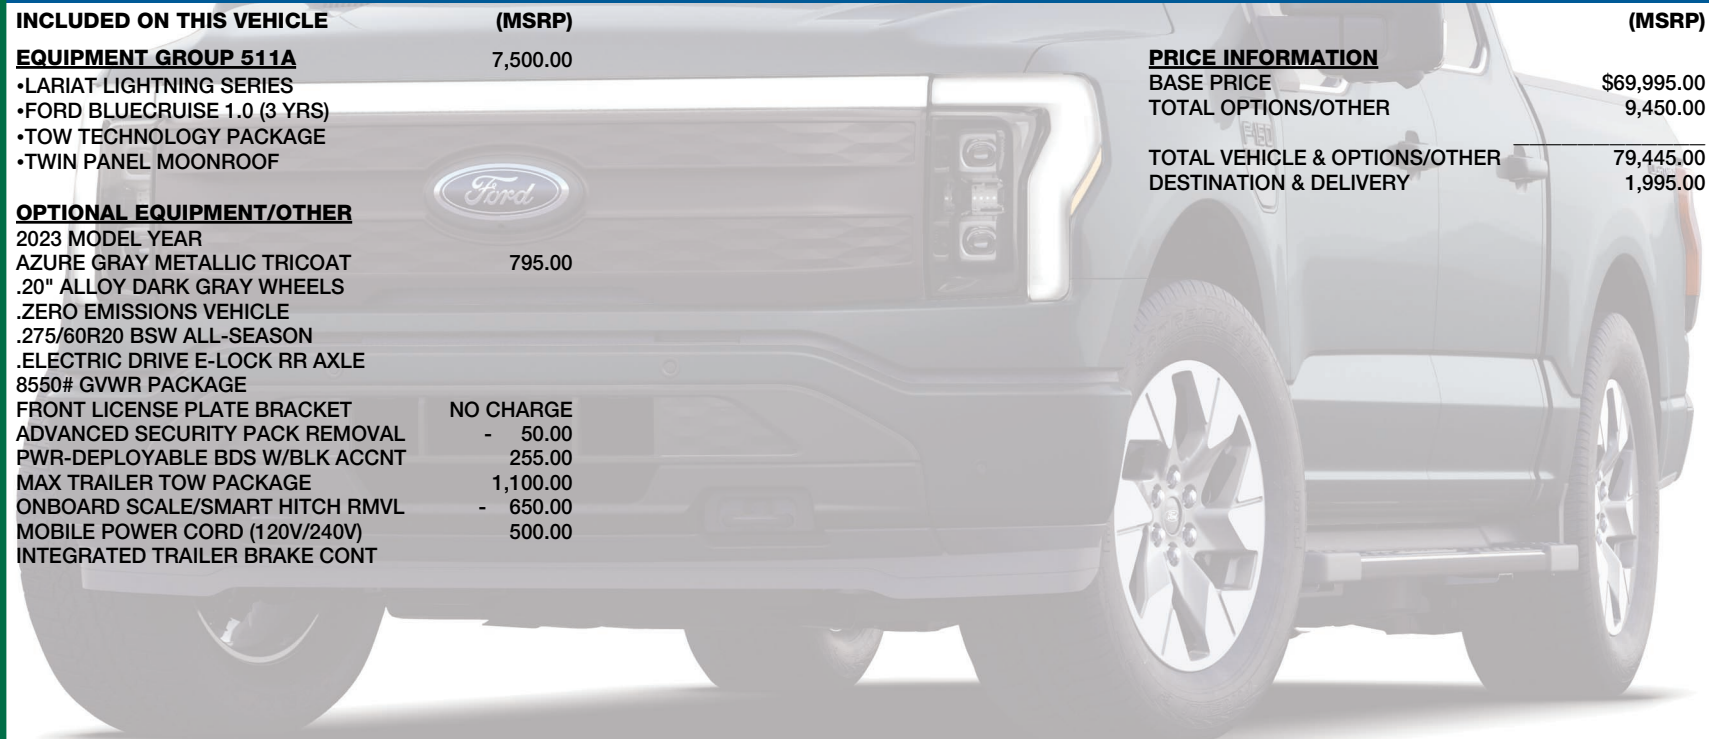

INCLUDED ON THIS VEHICLE

(MSRP)

EQUIPMENT GROUP 511A

7,500.00

- LARIAT LIGHTNING SERIES
- FORD BLUECRUISE 1.0 (3 YRS)
- TOW TECHNOLOGY PACKAGE
- TWIN PANEL MOONROOF

PRICE INFORMATION

BASE PRICE	\$69,995.00
TOTAL OPTIONS/OTHER	9,450.00
TOTAL VEHICLE & OPTIONS/OTHER	79,445.00
DESTINATION & DELIVERY	1,995.00

EPA DOT

Fuel Economy and Environment

Electric Vehicle

Fuel Economy

70 MPGe
combined city/hwy

Standard Pickup Trucks range from 12 to 70 MPGe. The best vehicle rates 132 MPGe.

You save **\$3,000** in fuel costs over 5 years compared to the average new vehicle.