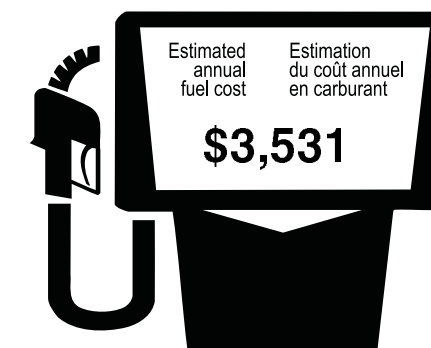

SAFETY/SECURITY

- AIRBAGS, DRIVER & PASS
- AIR BAGS, SIDE
- PASSIVE ANTI-THEFT SYSTEM
- PERSONAL SAFETY SYSTEM
- ROLL STABILITY CONTROL
- SAFETY BELTS, ADJUSTABLE

WARRANTY

- 3 YR/60,000 KM BASIC POWERTRAIN
- 5YEAR/100,000 KM ROADSIDE ASSISTANCE 24 HR

INCLUDED ON THIS VEHICLE (MSRP)*

EQUIPMENT GROUP 301A

- •XLT SERIES
- •BOXLINK CARGO SYSTEM
- •REAR VIEW CAMERA
- •REAR DEFROSTER

3,100.00

OPTIONAL EQUIPMENT/OTHER

- 2015 MODEL YEAR
- FEDERAL EXCISE TAX 100.00
- BRONZE FIRE 200.00
- .17" SILVER PAINTED ALUMINUM
- 5.0L V8 FFV ENGINE 2,000.00
- .P265/70R17 OWL ALL-TERRAIN
- 3.55 ELECTRONIC LOCK RR AXLE 400.00
- 7050# GVWR PACKAGE
- SELECTSHIFT TRANSMISSION
- SKID PLATES 120.00
- SYNC
- TRAILER TOW PACKAGE
- MIRROR DUAL POWER GLASS
- TAILGATE STEP 400.00
- 136 LITRE/ 36 GALLON FUEL TANK
- INTEGRATED TRAILER BRAKE CNTRL 350.00

PRICE INFORMATION

BASE PRICE	$41,299.00
TOTAL OPTIONS/OTHER	6,670.00
TOTAL VEHICLE & OPTIONS/OTHER	47,969.00
DESTINATION & DELIVERY	1,700.00

"THIS VEH. NOT INTENDED FOR SALE OR REGISTRATION IN US" RETAIL PRICES EXCLUDE GST/HST

ENERGUIDE

Ask your dealer for the FUEL CONSUMPTION GUIDE or CALL 1-800-387-2000

2015 F-150 4X4, 5.0L TIVCT FLEX FUEL ENGINE, 6 SPEED SELECT SHIFT TRANSMISSION/F-150 4X4 2015, MOTEUR TIVCT 5 L À CARBURANT MIXTE, BOÎTE 6 VITESSES À SÉLECTEUR BIFONCTION

CITY/VILLE

16.0 / 18
L/100 km mi/gal

HIGHWAY/ROUTE

11.3 / 25
L/100 km mi/gal

These estimates are based on the Government of Canada's approved criteria and testing methods. The actual fuel consumption of this vehicle may vary. Refer to the Fuel Consumption Guide.

Canada

Données obtenues selon les critères et méthodes d'essais approuvés par le Gouvernement du Canada. La consommation réelle de carburant de ce véhicule peut varier. Consultez le Guide de consommation de carburant.

Demandez le GUIDE DE CONSOMMATION DE CARBURANT à votre concessionnaire ou composez le 1-800-387-2000

**U.S. GOVERNMENT SAFETY RATINGS
COTES DE SÉCURITÉ DU GOUVERNEMENT AMÉRICAIN**

Overall Vehicle Score / Cote globale du véhicule ★ ★ ★ ★ ★

Frontal Crash / Collision frontale Driver / Conducteur ★ ★ ★ ★ ★
Passenger / Passager ★ ★ ★ ★ ★

Side Crash / Collision latérale Front seat / Siège avant ★ ★ ★ ★ ★
Rear seat / Siège arrière ★ ★ ★ ★ ★

Rollover / Capotage ★ ★ ★ ★

Star ratings range from 1 to 5 stars (★★★★★), with 5 being the highest. Les cotes varient de 1 à 5 étoiles (★★★★★), 5 étant la cote la plus élevée.

Source: U.S. National Highway Traffic Safety Administration
For more information / Pour de plus amples renseignements
www.safercar.gov

THE FUTURE OF TOUGH
ALL NEW F-150

FutureF150.ca

Scan code not operational at this time

FOR PLANT USE ONLY

RAMP ONE/
TERMINAL UN

RA68

RAMP TWO/
TERMINAL DEUX

FINAL ASSEMBLY PLANT/
USINE DE MONTAGE

DEARBORN

METHOD OF TRANSP./
MODE DE TRANSPORT

RAIL

ITEM #: B6-X377 O/T 2

FE281 N REC2X 525 000851 05 28 15

TOTAL MSRP $49,669.00

* MANUFACTURER'S SUGGESTED RETAIL PRICE = MSRP

* NOTE: THIS PRICE HAS BEEN DEVELOPED AS A GUIDE. DEALERS MAY SELL FOR LESS AND ARE NOT UNDER ANY OBLIGATION TO ACCEPT THIS SUGGESTED RETAIL PRICE.

1FTFX1EF5FFB64388

Ford Extended Service Plan is the only service contract backed by Ford Motor Company of Canada, Limited and honoured at authorized Ford and Lincoln Dealers across Canada and the United States. Speak to your Dealer for plan options and pricing, or visit our website at www.ford.ca/esp

Personalize your vehicle with Ford Custom Accessories. Genuine Ford Accessories are engineered for your vehicle and can be included under the Ford New Vehicle Limited Warranty. Certain conditions, limitations and exclusions apply. See your Dealer for details.