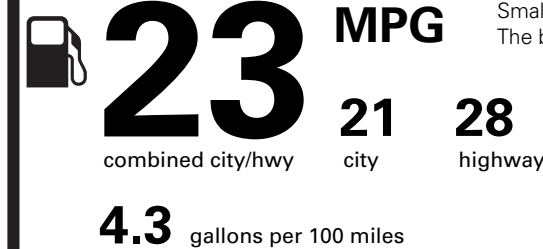

INCLUDED ON THIS VEHICLE

(MSRP)

EQUIPMENT GROUP 201A

OPTIONAL EQUIPMENT/OTHER

245/60R18 A/S BSW TIRES	
ROOF-RACK SIDE RAILS - SILVER	165.00
CONVENIENCE PACKAGE	1,250.00
.PERIMETER ALARM	
.POWER LIFTGATE	
.REMOTE START SYSTEM	
.UNIVERSAL GARAGE DOOR OPENER	
.WIRELESS CHARGING PAD	
CA EDGE CONV PKG & WHEEL DISC	NO CHARGE
50 STATE EMISSIONS	NO CHARGE
MINI SPARE WHL/TIRE	100.00
18" BRT MCH ALM WHL W/PTD PKT	895.00
FRONT LICENSE PLATE BRACKET	NO CHARGE

PRICE INFORMATION

BASE PRICE	$39,565.00
TOTAL OPTIONS/OTHER	2,410.00
TOTAL VEHICLE & OPTIONS/OTHER	41,975.00
DESTINATION & DELIVERY	1,495.00
TOTAL BEFORE DISCOUNTS	43,470.00
CA CONV PKG & WHL DISC	- 1,100.00
TOTAL SAVINGS	- 1,100.00

RESIDENCY RESTRICTIONS APPLY TO DISCOUNTS/SAVINGS - BASED ON CUSTOMER ZIP CODE. SEE DEALER FOR DETAILS.

TOTAL MSRP $42,370.00

Whether you decide to lease or finance your vehicle, you'll find the choices that are right for you. See your dealer for details or visit www.ford.com/finance.

PK121 N RB 2X 415 000352 10 12 23

RAMP ONE

RA84

RAMP TWO

RAIL

ITEM #:

72-7916 O/T 2

This label is affixed pursuant to the Federal Automobile Information Disclosure Act. Gasoline, License, and Title Fees, State and Local taxes are not included. Dealer installed options or accessories are not included unless listed above.

EPA DOT Fuel Economy and Environment

Gasoline Vehicle

Fuel Economy

Small SUVs range from 14 to 123 MPG. The best vehicle rates 140 MPGe.

You spend $2,000 more in fuel costs over 5 years compared to the average new vehicle.

Annual fuel cost $2,350