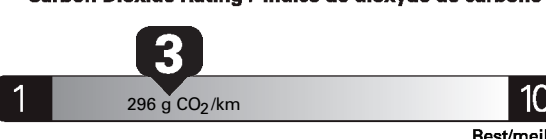

Carbon Dioxide Rating / Indice de dioxyde de carbone