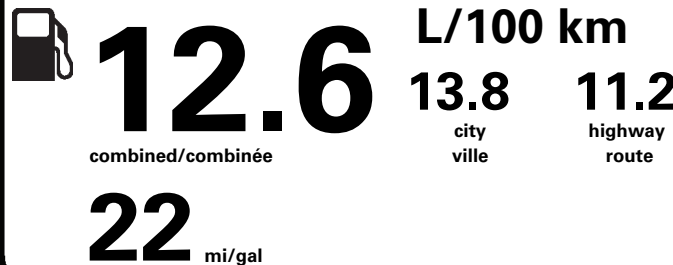

ENERGUIDE

Gasoline Vehicle
Véhicule à essence

Fuel Consumption / Consommation de carburant

Annual fuel COST
for an annual distance of 20,000 km, and an average fuel price of \$1.02 per litre

\$ 2 570

Coût annuel en carburant