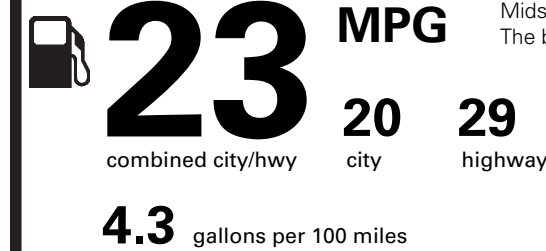

INTERIOR

- 60/40 SPLIT FOLD REAR SEAT
- AMBIENT LIGHTING
- AUTO-DIM REARVIEW MIRROR
- DUAL-ZONE ELECTRONIC AUTO CLIMATE CONTROL
- ROTARY GEAR SHIFT DIAL
- SEATS-HTD/CLD, 10-WAY PWR DRV & 6-WAY PWR PASS
- SMART CHARGING USB PORT(2)
- STEERING WHEEL - PREMIUM LEATHER-WRAPPED HEATED
- WINDOWS-1-TOUCH UP/DOWN FRONT/REAR

FUNCTIONAL

- AUDIO SPEAKERS-12
- FORD CO-PILOT360™
- FORDPASS™ CONNECT 4GWI-FI HOTSPOT TELEMATICS MODEM
- INTELLIGENT ACCESS W/PUSH BUTTON START
- REAR VIEW CAMERA
- REMOTE START SYSTEM
- REVERSE SENSING SYSTEM
- SECURICODE KEYLESS KEYPAD
- SYNC3® 8" SCR N W/APPLINK®
- UNIVER GARAGE DOOR OPENER
- VOICE ACTIVATED NAVIGATION

SAFETY/SECURITY

- ADVANCETRAC ESC
- AIRBAG-DRIVER/PASS KNEE
- AIRBAGS - DUAL STAGE FRONT
- AIRBAGS - FRONT SEAT MOUNTED SIDE IMPACT
- AIRBAGS - SIDE AIR CURTAIN
- LATCH CHILD SAFETY SYSTEM
- PERIMETER ALARM
- SECURILOCK® ANTI-THEFT SYS
- TPMS - INDIVIDUAL

WARRANTY

- 3YR/36,000 BUMPER / BUMPER
- 5YR/60,000 ROADSIDE ASSIST
- 5YR/60,000 POWERTRAIN

INCLUDED ON THIS VEHICLE
EQUIPMENT GROUP 250A

(MSRP)

OPTIONAL EQUIPMENT/OTHER

- 50 STATE EMISSIONS NO CHARGE
- MINI SPARE TIRE 195.00
- FRONT LICENSE PLATE BRACKET NO CHARGE

PRICE INFORMATION

BASE PRICE	$36,450.00
TOTAL OPTIONS/OTHER	195.00
TOTAL VEHICLE & OPTIONS/OTHER	36,645.00
DESTINATION & DELIVERY	995.00

EPA DOT Fuel Economy and Environment

Gasoline Vehicle

Fuel Economy

Midsized Cars range from 14 to 141 MPG. The best vehicle rates 136 MPGe.

You spend
$1,250

more in fuel costs over 5 years compared to the average new vehicle.

Annual fuel cost
$1,750