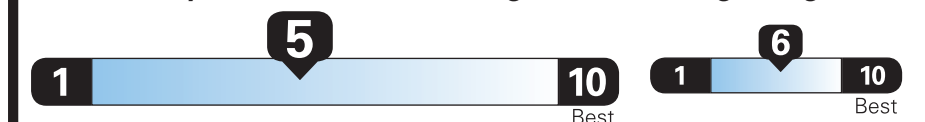

PRICE INFORMATION

BASE PRICE	$39,565.00
TOTAL OPTIONS/OTHER	1,515.00
TOTAL VEHICLE & OPTIONS/OTHER	41,080.00
DESTINATION & DELIVERY	1,495.00

(MSRP)

TOTAL VEHICLE & OPTIONS/OTHER 41,080.00
DESTINATION & DELIVERY 1,495.00

RAMP ONE	RA5B	RAIL	Whether you decide to lease or finance your vehicle, you'll find the choices that are right for you. See your dealer for details or visit www.ford.com/finance.
RAMP TWO	ITEM #: 52-0701 O/T 2		
This label is affixed pursuant to the Federal Automobile Information Disclosure Act. Gasoline, License, and Title Fees, State and Local taxes are not included. Dealer installed options or accessories are not included unless listed above.			PH311 N RB 2X 415 000327 08 31 23

TOTAL MSRP $42,575.00

EPA DOT Fuel Economy and Environment

Gasoline Vehicle

Fuel Economy

23 MPG
combined city/hwy

21 city
28 highway

4.3 gallons per 100 miles

Small SUVs range from 14 to 123 MPG. The best vehicle rates 140 MPGe.

You spend $2,000

more in fuel costs over 5 years compared to the average new vehicle.

Annual fuel cost $2,350

Fuel Economy & Greenhouse Gas Rating (tailpipe only) **Smog Rating** (tailpipe only)

This vehicle emits 380 grams CO₂ per mile. The best emits 0 grams per mile (tailpipe only). Producing and distributing fuel also create emissions; learn more at fuelconomy.gov.

Actual results will vary for many reasons, including driving conditions and how you drive and maintain your vehicle. The average new vehicle gets 28 MPG and costs $9,750 to fuel over 5 years. Cost estimates are based on 15,000 miles per year at $3.60 per gallon. MPGe is miles per gasoline gallon equivalent. Vehicle emissions are a significant cause of climate change and smog.

fuelconomy.gov

Calculate personalized estimates and compare vehicles

GOVERNMENT 5-STAR SAFETY RATINGS

Overall Vehicle Score ★★★★★

Based on the combined ratings of frontal, side and rollover. Should ONLY be compared to other vehicles of similar size and weight.

Frontal Crash Driver Passenger ★★★★★

Based on the risk of injury in a frontal impact. Should ONLY be compared to other vehicles of similar size and weight.

Side Crash Front seat Rear seat ★★★★★

Based on the risk of injury in a side impact.

Rollover ★★★★★

Based on the risk of rollover in a single-vehicle crash.

Star ratings range from 1 to 5 stars (★★★★★), with 5 being the highest.

Source: National Highway Traffic Safety Administration (NHTSA).

www.safercar.gov or 1-888-327-4236

2FMPK4J93RBA30601

WARNING: Operating, servicing and maintaining a passenger vehicle, pickup truck, van, or off-road vehicle can expose you to chemicals including engine exhaust, carbon monoxide, phthalates, and lead, which are known to the State of California to cause cancer and birth defects or other reproductive harm. To minimize exposure, avoid breathing exhaust, do not idle the engine except as necessary, service your vehicle in a well-ventilated area and wear gloves or wash your hands frequently when servicing your vehicle. For more information go to www.P65Warnings.ca.gov/passenger-vehicle.

FordPass Connect™

Download the FordPass™ app* and you can:

1. **Access Vehicle Control Features**
2. Remotely start, lock and unlock your vehicle.
   - Locate your vehicle and check approximate fuel range.
   - Receive vehicle health alerts.

1. **Activate 4G LTE Wi-Fi Hotspot**
2. New vehicles include a 3-month or 3GB data (whichever comes first) Wi-Fi trial.
   - Connect up to ten Wi-Fi-equipped devices.

The FordPass Connect™ modem is active and sending vehicle data (e.g., diagnostics) to Ford. See in-vehicle Settings for connectivity options.

Insist on Ford Protect! The only extended service plan fully backed by Ford and honored at every Ford dealership in the U.S., Canada and Mexico. See your Ford dealer or visit www.FordOwner.com.

SCAN OR TEXT 2FRBA30601 TO 48028

www.ford.com/help/privacy-terms/