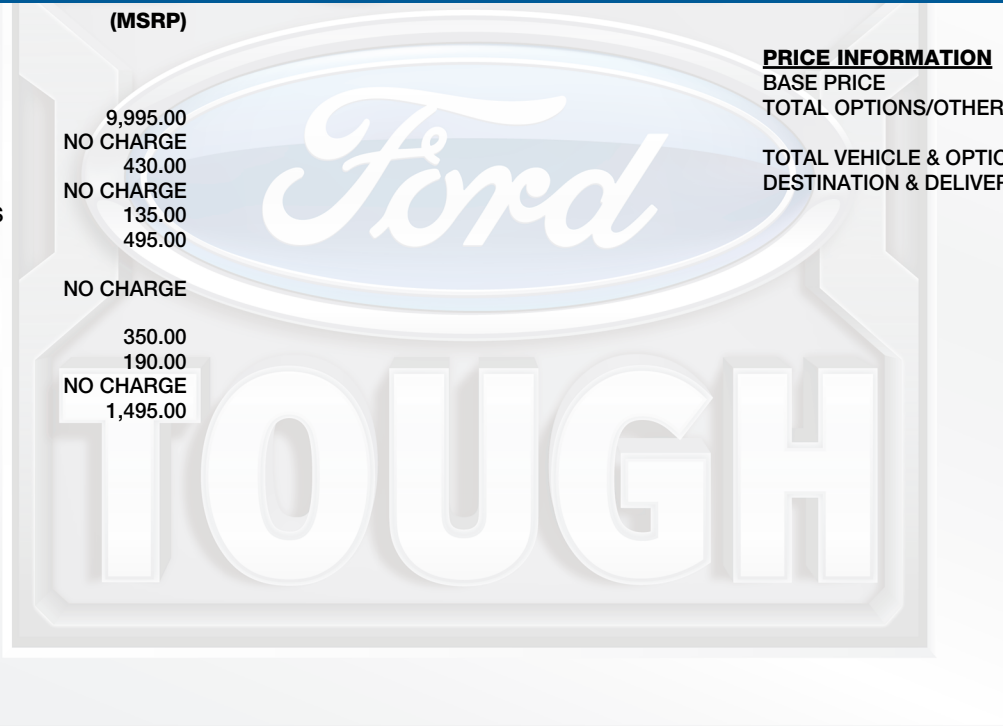

(MSRP)

Table with 2 columns: Item, (MSRP). Includes items like 6.7L POWER STROKE V8 DIESEL (9,995.00), 10-SPEED AUTO TORQSHIFT (NO CHARGE), etc.

PRICE INFORMATION

Table with 2 columns: Description, (MSRP). Includes BASE PRICE (\$77,865.00), TOTAL OPTIONS/OTHER (13,090.00), TOTAL VEHICLE & OPTIONS/OTHER (90,955.00), DESTINATION & DELIVERY (1,995.00).