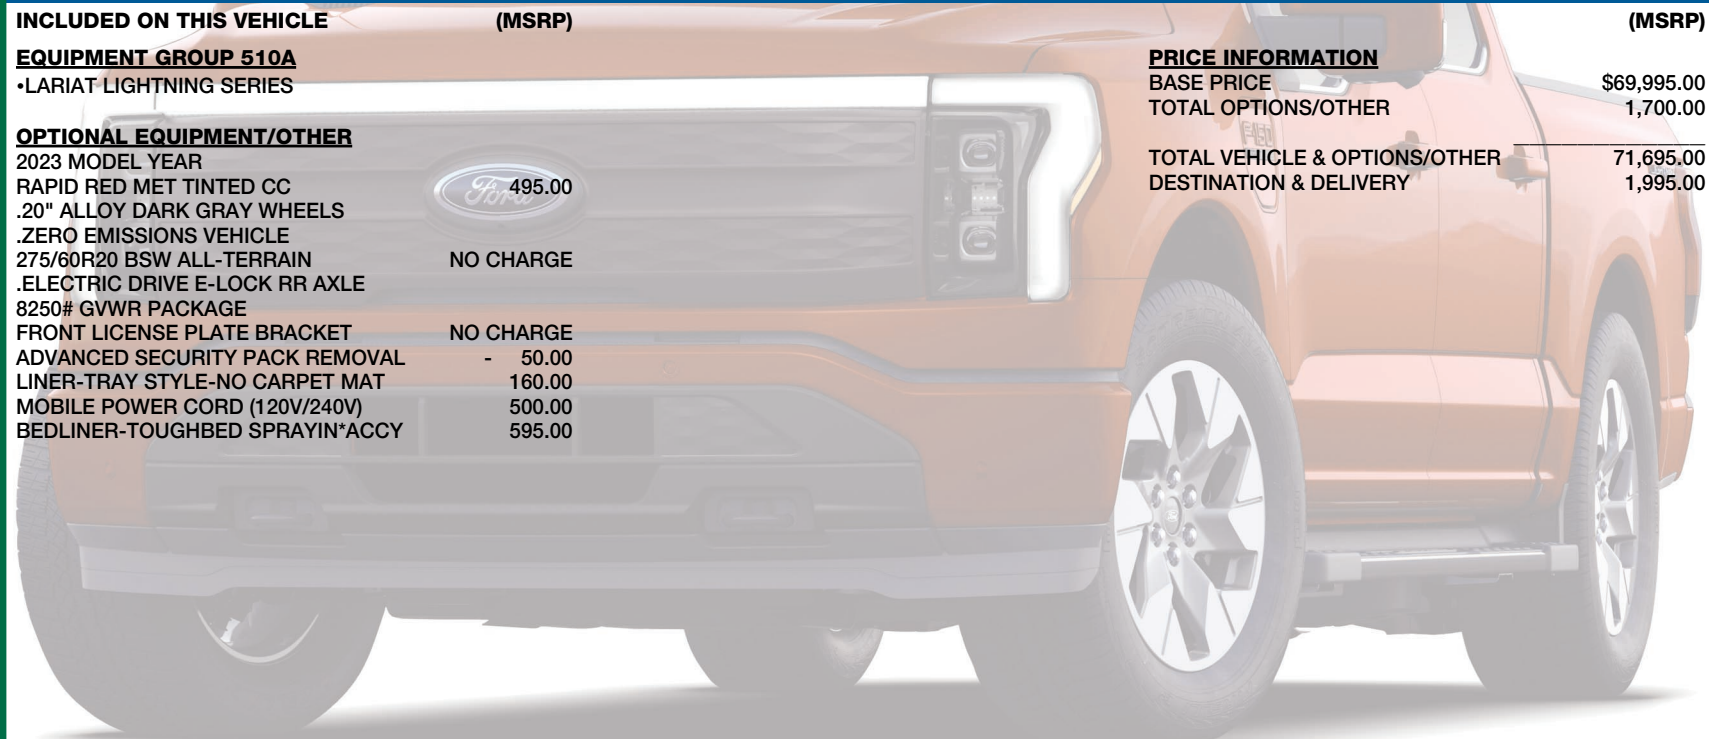

FUNCTIONAL

- 360-DEGREE CAMERA
- B&O SOUND SYSTEM, 8 SPKR
- BLIS W/CROSS-TRAFFIC ALERT
- CLASS IV TRAILER HITCH
- EVASIVE STEERING ASSIST
- FORDPASS CONNECT™ 4G HOTSPOT TELEMATICS MODEM
- FORWARD SENSING SYSTEM
- INTELL ADAPT CRUISE CTRL
- LANE-KEEPING SYSTEM
- POST-COLLISION BRAKING
- PRE-COLLISION ASSIST W/AEB
- SECURICODE, KEYLESS ENTRY
- SELECTABLE DRIVE MODES
- SYNC@4A W/EVR & 15.5" SCRIN

SAFETY/SECURITY

- ADVANCED SECURITY PACK
- AIRBAGS - FRONT SEAT MOUNTED SIDE IMPACT
- AIRBAGS - SAFETY CANOPY@
- LED CTR HIGH MNT STOP LAMP
- PERIMETER ALARM
- SOS POST-CRASH ALERT SYSTM™

WARRANTY

- 3YR/36,000 BUMPER / BUMPER
- 5YR/60,000 POWERTRAIN
- 5YR/60,000 ROADSIDE ASSIST
- 5YR/60,000 SAFETY RESTRAINT SYS
- 8YR/100,000 ELECTRIC VEHICLE COMPONENTS

INCLUDED ON THIS VEHICLE

(MSRP)

EQUIPMENT GROUP 510A

- LARIAT LIGHTNING SERIES

OPTIONAL EQUIPMENT/OTHER

2023 MODEL YEAR	
RAPID RED MET TINTED CC	495.00
.20" ALLOY DARK GRAY WHEELS	
.ZERO EMISSIONS VEHICLE	NO CHARGE
275/60R20 BSW ALL-TERRAIN	
.ELECTRIC DRIVE E-LOCK RR AXLE	
8250# GVWR PACKAGE	
FRONT LICENSE PLATE BRACKET	NO CHARGE
ADVANCED SECURITY PACK REMOVAL	50.00
LINER-TRAY STYLE-NO CARPET MAT	160.00
MOBILE POWER CORD (120V/240V)	500.00
BEDLINER-TOUGHBED SPRAYIN*ACCY	595.00

PRICE INFORMATION

BASE PRICE	$69,995.00
TOTAL OPTIONS/OTHER	1,700.00
TOTAL VEHICLE & OPTIONS/OTHER	71,695.00
DESTINATION & DELIVERY	1,995.00

EPA DOT

Fuel Economy and Environment

Electric Vehicle

Fuel Economy

68 MPGe

76

city

61

highway

49

kW-hrs per 100 miles

combined city/hwy

Driving Range

When fully fueled, vehicle can travel about...

Charge Time: 11.9 hours (240V)

You save
$2,750

in fuel costs over 5 years compared to the average new vehicle.

Annual fuel cost

$1,050