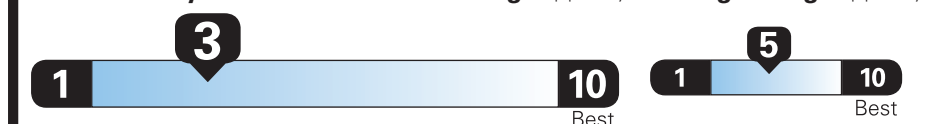

WARRANTY

- 3YR/36000 BUMPER TO BUMPER
- 5YR/60,000 POWERTRAIN
- 5YR/60,000 ROADSIDE ASSIST

INCLUDED ON THIS VEHICLE

(MSRP)

EQUIPMENT GROUP 700A

- •PREMIER TRIM W/COLOR ACCENT

3,995.00

OPTIONAL EQUIPMENT/OTHER

- 2024 MODEL YEAR
- BLUE EMBER METALLIC 295.00
- TECH PACK NO CHARGE
- .B&O SOUND SYSTEM,12 SPKR
- .SECURITY PACKAGE
- DARK HORSE APPEARANCE PACKAGE 2,495.00
- .BLACK PAINTED ROOF
- .BLUE CALIPERS W/BLUE LOGO
- HOOD STRIPE NO CHARGE
- .GLOSS BLK W/TARNISHED ACCENT
- DARK HORSE HANDLING PACKAGE 5,495.00
- .19(10.5F/11R) TRNSHD DK-PTD A
- .305(FR),315(RR)/30R19
- .SPOILER W/GURNEY FLAP
- WIRELESS CHARGER NO CHARGE
- RECARO SEATS 1,995.00
- 10-SPEED AUTOMATIC TRANS 1,595.00
- .3.55 TORSEN REAR AXLE
- FRONT LICENSE PLATE BRACKET NO CHARGE
- *** GAS GUZZLER TAX *** 1,000.00

DEALER INSTALLED OPTIONS

- Full Outdoor Veh Cvr-Blue 600.00

PRICE INFORMATION

BASE PRICE	$58,185.00
TOTAL OPTIONS/OTHER	17,470.00
TOTAL VEHICLE & OPTIONS/OTHER	75,655.00
DESTINATION & DELIVERY	1,595.00

EPA DOT

Fuel Economy and Environment

Gasoline Vehicle

Fuel Economy
17 MPG
combined city/hwy

Subcompact Cars range from 15 to 113 MPG. The best vehicle rates 140 MPGe.

You spend
$6,250

more in fuel costs over 5 years compared to the average new vehicle.

5.9 gallons per 100 miles

$1,000 gas guzzler tax

Annual fuel cost
$3,200

Fuel Economy & Greenhouse Gas Rating (tailpipe only) Smog Rating (tailpipe only)

This vehicle emits 524 grams CO₂ per mile. The best emits 0 grams per mile (tailpipe only). Producing and distributing fuel also create emissions; learn more at fueleconomy.gov.

Actual results will vary for many reasons, including driving conditions and how you drive and maintain your vehicle. The average new vehicle gets 28 MPG and costs $9,750 to fuel over 5 years. Cost estimates are based on 15,000 miles per year at $3.60 per gallon. MPGe is miles per gasoline gallon equivalent. Vehicle emissions are a significant cause of climate change and smog.

fueleconomy.gov

Calculate personalized estimates and compare vehicles

Smartphone QR Code™

GOVERNMENT 5-STAR SAFETY RATINGS

Overall Vehicle Score Not Rated

Based on the combined ratings of frontal, side and rollover. Should ONLY be compared to other vehicles of similar size and weight.

Frontal Crash	Driver Passenger	Not Rated
		Not Rated

Based on the risk of injury in a frontal impact. Should ONLY be compared to other vehicles of similar size and weight.

Side Crash	Front seat	Not Rated
	Rear seat	Not Rated

Based on the risk of injury in a side impact.

Rollover Not Rated

Based on the risk of rollover in a single-vehicle crash.

Star ratings range from 1 to 5 stars (★★★★★), with 5 being the highest.

Source: National Highway Traffic Safety Administration (NHTSA).

www.safercar.gov or 1-888-327-4236

1FA6P8R00R5505419

WARNING: Operating, servicing and maintaining a passenger vehicle, pickup truck, van, or off-road vehicle can expose you to chemicals including engine exhaust, carbon monoxide, phthalates, and lead, which are known to the State of California to cause cancer and birth defects or other reproductive harm. To minimize exposure, avoid breathing exhaust, do not idle the engine except as necessary, service your vehicle in a well-ventilated area and wear gloves or wash your hands frequently when servicing your vehicle. For more information go to www.P65Warnings.ca.gov/passenger-vehicle.

SCAN OR TEXT 1FR5505419 TO 48028

Msg & Data rates may apply. Text HELP for help

www.ford.com/help/privacy-terms/

RAMP ONE	RA84
RAMP TWO	RAIL
	ITEM #: 72-R700 O/T 1

TOTAL MSRP $77,250.00

Whether you decide to lease or finance your vehicle, you'll find the choices that are right for you. See your dealer for details or visit www.ford.com/finance.

SPECIAL ORDER

RD101 N RA 2X 470 000324 04 10 24

This label is affixed pursuant to the Federal Automobile Information Disclosure Act. Gasoline, License, and Title Fees, State and Local taxes are not included. Dealer installed options or accessories are not included unless listed above.