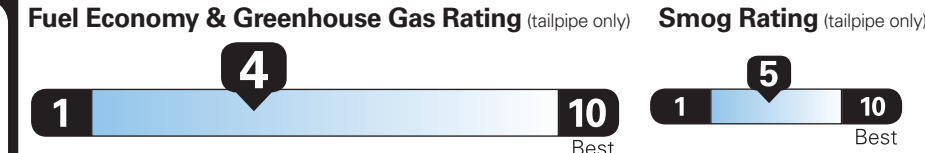

This vehicle emits 444 grams CO2 per mile. The best emits 0 grams per mile (tailpipe only). Producing and distributing fuel also create emissions; learn more at fueleconomy.gov.

Actual results will vary for many reasons, including driving conditions and how you drive and maintain your vehicle. The average new vehicle gets 28 MPG and costs $9,750 to fuel over 5 years.

fueleconomy.gov

Calculate personalized estimates and compare vehicles

Smartphone QR Code

GOVERNMENT 5-STAR SAFETY RATINGS

Overall Vehicle Score ★★★★★

Based on the combined ratings of frontal, side and rollover. Should ONLY be compared to other vehicles of similar size and weight.

Frontal Crash Driver Passenger ★★★★★

Based on the risk of injury in a frontal impact. Should ONLY be compared to other vehicles of similar size and weight.

Side Crash Front seat Rear seat ★★★★★

Based on the risk of injury in a side impact.

Rollover ★★★★★

Based on the risk of rollover in a single-vehicle crash.

Star ratings range from 1 to 5 stars (★★★★★), with 5 being the highest.

Source: National Highway Traffic Safety Administration (NHTSA).

www.safercar.gov or 1-888-327-4236

1FM5K8HC5RGA66945

WARNING: Operating, servicing and maintaining a passenger vehicle, pickup truck, van, or off-road vehicle can expose you to chemicals including engine exhaust, carbon monoxide, phthalates, and lead, which are known to the State of California to cause cancer and birth defects or other reproductive harm.

SCAN OR TEXT 1FRGA66945 TO 48028

Msg & Data rates may apply. Text HELP for help

www.ford.com/help/privacy-terms/

RAMP ONE

CH7L

RAMP TWO

CONVOY

ITEM #:

52-1101 O/T 2

TOTAL MSRP $62,080.00

Whether you decide to lease or finance your vehicle, you'll find the choices that are right for you. See your dealer for details or visit www.ford.com/finance.

This label is affixed pursuant to the Federal Automobile Information Disclosure Act. Gasoline, License, and Title Fees, State and Local taxes are not included. Dealer installed options or accessories are not included unless listed above.

RC181 N RB 2X 425 006303 03 18 24