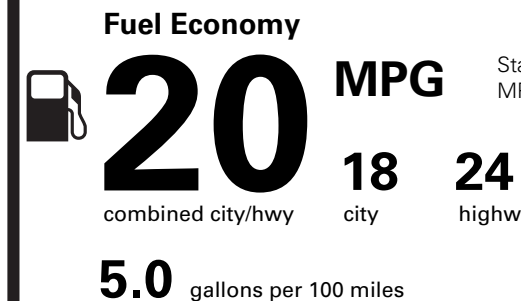

ford.com

VEHICLE DESCRIPTION

EXPLORER

2024 EXPLORER PLATINUM 4WD
119" WHEELBASE
3.0L ECOBOOST V6 ENGINE
10-SPEED AUTO TRANSMISSION

RG A66945

EXTERIOR
STAR WHITE MET TRI-COAT
INTERIOR
EBONY LEATHER SEAT SURFACES

PRICE INFORMATION

Table showing price information: BASE PRICE (\$56,770.00), TOTAL OPTIONS/OTHER (\$3,715.00), TOTAL VEHICLE & OPTIONS/OTHER (\$60,485.00), and DESTINATION & DELIVERY (\$1,595.00).

EPA DOT

Fuel Economy and Environment

Gasoline Vehicle

Standard SUVs range from 13 to 102 MPG. The best vehicle rates 140 MPGe.

You spend \$3,750

more in fuel costs over 5 years compared to the average new vehicle.

Actual results will vary for many reasons, including driving conditions and how you drive and maintain your vehicle. The average new vehicle gets 28 MPG and costs \$9,750 to fuel over 5 years.

fueleconomy.gov