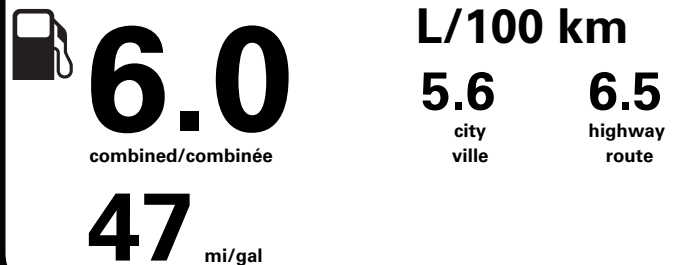

SAFETY/SECURITY

- ADVANCETRAC™/W/ROLL STABILITY CONTROL
- AIRBAGS, DRIVER & PASS
- LATCH CHILD RESTRAINT SYS
- SAFETY CANOPY
- SOS POST CRASH ALERT SYST
- TIRE PRESSURE MONITOR SYS

WARRANTY

- 3 YR/60,000 KM BASIC
- 5YEAR/100,000 KM POWERTRAIN
- ROADSIDE ASSISTANCE 24 HRS

INCLUDED ON THIS VEHICLE

(MSRP)*

EQUIPMENT GROUP 301A

OPTIONAL EQUIPMENT/OTHER

2024 MODEL YEAR	
FEDERAL EXCISE TAX	100.00
STAR WHITE METALLIC TRI-COAT	800.00
COLD WEATHER PACKAGE	NO CHARGE
.HEATED STEERING WHEEL	
.MIRROR-PWR/HTD GLASS	
.REMOTE START SYSTEM	
.HEATED FRONT ROW SEATS	
ENGINE BLOCK HEATER	375.00
FLR LINERS FR-RR W/CRPT MATS	250.00
FRONT LICENSE PLATE BRACKET	NO CHARGE

PRICE INFORMATION

BASE PRICE	$43,449.00
TOTAL OPTIONS/OTHER	1,525.00
TOTAL VEHICLE & OPTIONS/OTHER	44,974.00
DESTINATION & DELIVERY	2,095.00

"THIS VEH. NOT INTENDED FOR SALE OR REGISTRATION IN US" RETAIL PRICES EXCLUDE GST/HST

TOTAL MSRP $47,069.00

* MANUFACTURER'S SUGGESTED RETAIL PRICE = MSRP

* NOTE: THIS PRICE HAS BEEN DEVELOPED AS A GUIDE. DEALERS MAY SELL FOR LESS AND ARE NOT UNDER ANY OBLIGATION TO ACCEPT THIS SUGGESTED RETAIL PRICE.

RAMP ONE/
TERMINAL UN

RA7M

RAMP TWO/
TERMINAL DEUX

FINAL ASSEMBLY PLANT/
USINE DE MONTAGE

LOUISVILLE

METHOD OF TRANSP/
MODE DE TRANSPORT

RAIL

ITEM #: **B8-S202 O/T 2**

RC121 N RE 2X 420 001450 03 12 24

Canada

ENERGUIDE

Gasoline Vehicle
Véhicule à essence

Fuel Consumption / Consommation de carburant

Annual fuel **COST**
for an annual distance of 20,000 km, and an average fuel price of $1.45 per litre

$ 1 740

Coût annuel en carburant

pour une distance annuelle de 20 000 km, et un prix moyen du carburant de 1,45 $ par litre

Small SUVs range from /
Les petits VUS font entre

1.9 - 16.5 L_e/100 km

L_e is gasoline litre equivalent
L_e signifie litre équivalent d'essence

Carbon Dioxide Rating / Indice de dioxyde de carbone

Tailpipe emissions only / Émissions du tuyau d'échappement seulement

Smog Rating / Indice de Smog

Estimates are based on Government of Canada approved criteria and testing methods. Vehicle's actual fuel consumption will vary.

Estimations établies selon des méthodes d'essai et des critères approuvés par le gouvernement du Canada. La consommation de carburant réelle du véhicule variera.

For more information visit

vehicles.nrcan.gc.ca

Pour plus d'information visitez

vehicules.nrcan.gc.ca

U.S. GOVERNMENT SAFETY RATINGS
COTES DE SÉCURITÉ DU GOUVERNEMENT AMÉRICAIN

Overall Vehicle Score / Cote globale du véhicule	★★★★★
Frontal Crash / Collision frontale	★★★★★
Side Crash / Collision latérale	★★★★★
Rollover / Capotage	★★★★

Star ratings range from 1 to 5 stars (*****), with 5 being the highest.
Les cotes varient de 1 à 5 étoiles (*****), 5 étant la cote la plus élevée.

Source: U.S. National Highway Traffic Safety Administration
For more information / Pour de plus amples renseignements
www.safercar.gov

1FMCU9MZ6RUA29762

Insist on Ford Protect! The only extended service plan fully backed by Ford and honored at every Ford dealership in the US and Canada. See your Ford dealer for additional details, or visit www.ford.ca for more information.

Personalize your vehicle with Ford Custom Accessories. Genuine Ford Accessories are engineered for your vehicle and can be included under the Ford New Vehicle Limited Warranty. Certain conditions, limitations and exclusions apply. See your Dealer for details.

Scan code not operational at this time

FOR PLANT USE ONLY

Ask your sales consultant for more details.

Download the FordPass™ app* and you can:

- Access Vehicle Control Features
- Remotely start, lock and unlock your vehicle.
- Locate your vehicle and check approximate fuel range.
- Receive vehicle health alerts.

- Activate 4G LTE Wi-Fi Hotspot
- New vehicles include a 3-month or 3GB data (whichever comes first) Wi-Fi trial.
- Connect up to ten Wi-Fi-equipped devices.