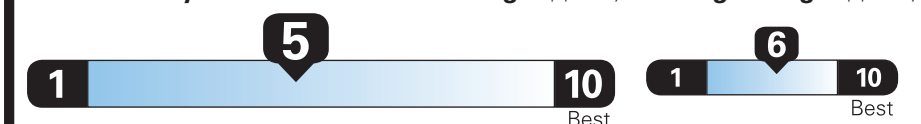

SAFETY/SECURITY

- ADVANCETRAC™ WITH RSC®
- AIRBAG-DRIVER/PASS KNEE
- AIRBAGS - DUAL STAGE FRONT
- AIRBAGS - FRONT SEAT MOUNTED SIDE IMPACT
- AIRBAGS - SAFETY CANOPY®
- INDIV TIRE PRESS MONIT SYS
- LATCH CHILD SAFETY SYSTEM
- PERSONAL SAFETY SYSTEM™
- SECURILOCK® ANTI-THEFT SYS
- SOS POST-CRASH ALERT SYS™

WARRANTY

- 3YR/36,000 BUMPER / BUMPER
- 5YR/60,000 POWERTRAIN
- 5YR/60,000 ROADSIDE ASSIST

INCLUDED ON THIS VEHICLE

(MSRP)

EQUIPMENT GROUP 201A

OPTIONAL EQUIPMENT/OTHER

- .18" SPLT-SPK SLVR PTD ALUM WH 245/60R18 A/S BSW TIRES
- CONVENIENCE PACKAGE 1,250.00
- .PERIMETER ALARM
- .POWER LIFTGATE
- .REMOTE START SYSTEM
- .UNIVERSAL GARAGE DOOR OPENER
- .WIRELESS CHARGING PAD
- 50 STATE EMISSIONS NO CHARGE
- MINI SPARE WHL/TIRE 100.00
- FRONT LICENSE PLATE BRACKET NO CHARGE

PRICE INFORMATION

BASE PRICE	$39,665.00
TOTAL OPTIONS/OTHER	1,350.00
TOTAL VEHICLE & OPTIONS/OTHER	41,015.00
DESTINATION & DELIVERY	1,495.00

EPA DOT Fuel Economy and Environment

Gasoline Vehicle

Fuel Economy

23 MPG
combined city/hwy

21 city
28 highway

4.3 gallons per 100 miles

Small SUVs range from 14 to 123 MPG. The best vehicle rates 140 MPGe.

You spend $2,000

more in fuel costs over 5 years compared to the average new vehicle.

Annual fuel cost $2,350

Fuel Economy & Greenhouse Gas Rating (tailpipe only) **Smog Rating** (tailpipe only)

This vehicle emits 380 grams CO₂ per mile. The best emits 0 grams per mile (tailpipe only). Producing and distributing fuel also create emissions; learn more at fueleconomy.gov.

Actual results will vary for many reasons, including driving conditions and how you drive and maintain your vehicle. The average new vehicle gets 28 MPG and costs $9,750 to fuel over 5 years. Cost estimates are based on 15,000 miles per year at $3.60 per gallon. MPGe is miles per gasoline gallon equivalent. Vehicle emissions are a significant cause of climate change and smog.

fueleconomy.gov

Calculate personalized estimates and compare vehicles

GOVERNMENT 5-STAR SAFETY RATINGS

Overall Vehicle Score ★ ★ ★ ★ ★

Based on the combined ratings of frontal, side and rollover. Should ONLY be compared to other vehicles of similar size and weight.

Frontal Crash Driver ★ ★ ★ ★ ★
Passenger ★ ★ ★ ★ ★

Based on the risk of injury in a frontal impact. Should ONLY be compared to other vehicles of similar size and weight.

Side Crash Front seat ★ ★ ★ ★ ★
Rear seat ★ ★ ★ ★ ★

Based on the risk of injury in a side impact.

Rollover ★ ★ ★ ★

Based on the risk of rollover in a single-vehicle crash.

Star ratings range from 1 to 5 stars (★ ★ ★ ★ ★), with 5 being the highest. Source: National Highway Traffic Safety Administration (NHTSA). www.safercar.gov or 1-888-327-4236

FordPass Connect™

Download the FordPass™ app* and you can:

1. **Access Vehicle Control Features**
2. Remotely start, lock and unlock your vehicle.
   - Locate your vehicle and check approximate fuel range.
   - Receive vehicle health alerts.

1. **Activate 4G LTE Wi-Fi Hotspot**
2. New vehicles include a 3-month or 3GB data (whichever comes first) Wi-Fi trial.
   - Connect up to ten Wi-Fi-equipped devices.

The FordPass Connect™ modem is active and sending vehicle data (e.g., diagnostics) to Ford. See in-vehicle Settings for connectivity options.

Insist on Ford Protect! The only extended service plan fully backed by Ford and honored at every Ford dealership in the U.S., Canada and Mexico. See your Ford dealer or visit www.FordOwner.com.

WARNING: Operating, servicing and maintaining a passenger vehicle, pickup truck, van, or off-road vehicle can expose you to chemicals including engine exhaust, carbon monoxide, phthalates, and lead, which are known to the State of California to cause cancer and birth defects or other reproductive harm. To minimize exposure, avoid breathing exhaust, do not idle the engine except as necessary, service your vehicle in a well-ventilated area and wear gloves or wash your hands frequently when servicing your vehicle. For more information go to www.P65Warnings.ca.gov/passenger-vehicle.

SCAN OR TEXT 2FRBB18094 TO 48028

www.ford.com/help/privacy-terms/