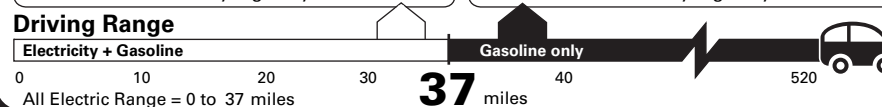

WARRANTY

- 3YR/36,000 BUMPER / BUMPER
- 5YR/60,000 ROADSIDE ASSIST
- 8YR/100,000 HYBRID UNIQUE COMPONENTS

INCLUDED ON THIS VEHICLE

(MSRP)

EQUIPMENT GROUP 700A

OPTIONAL EQUIPMENT/OTHER

2024 MODEL YEAR	
STAR WHITE METALLIC TRI-COAT	995.00
.18" MACHINED MAGNETIC ALUM WH	
.225/60R18 100H A/S BSW TIRES	
PHEV PREMIUM PACKAGE	4,530.00
.REVERSE BRAKE ASSIST	
.MEMORY PACKAGE	
.ACTIVE PARK ASSIST 2.0	
.360 CAMERA W/SPLIT VIEW	
.WIRELESS CHARGING	
.HEAD-UP DISPLAY	
.10-WAY POWER DRIVER SEAT	
PANORAMIC VISTA ROOF	1,595.00
CLASS II TRAILER TOW PACKAGE	495.00
FRONT LICENSE PLATE BRACKET	NO CHARGE

PRICE INFORMATION

BASE PRICE	$40,500.00
TOTAL OPTIONS/OTHER	7,615.00
TOTAL VEHICLE & OPTIONS/OTHER	48,115.00
DESTINATION & DELIVERY	1,495.00

EPA DOT

Fuel Economy and Environment

Plug-In Hybrid Vehicle Electricity-Gasoline

Fuel Economy Small SUVs range from 14 to 123 MPG. The best vehicle rates 140 MPGe.

Electricity + Gasoline
Charge Time: 3.4 hours (240V)

101 MPGe
combined city/highway

0.0 gallons per 100 miles
33 kW-hrs per 100 miles

Gasoline Only

40 MPG
combined city/highway

2.5 gallons per 100 miles

You **save**
$5,000
in fuel costs over 5 years compared to the average new vehicle.

Annual fuel cost
$950

Fuel Economy & Greenhouse Gas Rating (tailpipe only) **Smog Rating** (tailpipe only)

MPG **9** **10** **10** Best
CO₂ **10** Best

This vehicle emits 78 grams CO₂ per mile. The best emits 0 grams per mile (tailpipe only). Producing and distributing fuel and electricity also create emissions; learn more at fueleconomy.gov.

Actual results will vary for many reasons, including driving conditions and how you drive and maintain your vehicle. The average new vehicle gets 28 MPG and costs $9,750 to fuel over 5 years. Cost estimates are based on 15,000 miles per year at $3.60 per gallon and $.15 per kW-hr. This is a dual fueled automobile. MPGe is miles per gasoline gallon equivalent. Vehicle emissions are a significant cause of climate change and smog.

fueleconomy.gov

Calculate personalized estimates and compare vehicles

Smartphone QR Code™

GOVERNMENT 5-STAR SAFETY RATINGS

Overall Vehicle Score ★ ★ ★ ★ ★

Based on the combined ratings of frontal, side and rollover. Should ONLY be compared to other vehicles of similar size and weight.

Frontal Crash Driver Passenger ★ ★ ★ ★ ★

Based on the risk of injury in a frontal impact. Should ONLY be compared to other vehicles of similar size and weight.

Side Crash Front seat Rear seat ★ ★ ★ ★ ★

Based on the risk of injury in a side impact.

Rollover ★ ★ ★ ★

Based on the risk of rollover in a single-vehicle crash.

Star ratings range from 1 to 5 stars (★ ★ ★ ★ ★), with 5 being the highest. Source: National Highway Traffic Safety Administration (NHTSA). www.safercar.gov or 1-888-327-4236

FordPass Connect™

Download the FordPass™ app* and you can:

1. **Access Vehicle Control Features**
2. Remotely start, lock and unlock your vehicle.
   - Locate your vehicle and check approximate fuel range.
   - Receive vehicle health alerts.

1. **Activate 4G LTE Wi-Fi Hotspot**
2. New vehicles include a 3-month or 3GB data (whichever comes first) Wi-Fi trial.
   - Connect up to ten Wi-Fi-equipped devices.

The FordPass Connect™ modem is active and sending vehicle data (e.g., diagnostics) to Ford. See in-vehicle Settings for connectivity options.

Insist on Ford Protect! The only extended service plan fully backed by Ford and honored at every Ford dealership in the U.S., Canada and Mexico. See your Ford dealer or visit www.FordOwner.com.

WARNING: Operating, servicing and maintaining a passenger vehicle, pickup truck, van, or off-road vehicle can expose you to chemicals including engine exhaust, carbon monoxide, phthalates, and lead, which are known to the State of California to cause cancer and birth defects or other reproductive harm. To minimize exposure, avoid breathing exhaust, do not idle the engine except as necessary, service your vehicle in a well-ventilated area and wear gloves or wash your hands frequently when servicing your vehicle. For more information go to www.P65Warnings.ca.gov/passenger-vehicle.

SCAN OR TEXT 1FRUA71139 TO 48028

Msg & Data rates may apply. Text HELP for help

www.ford.com/help/privacy-terms/