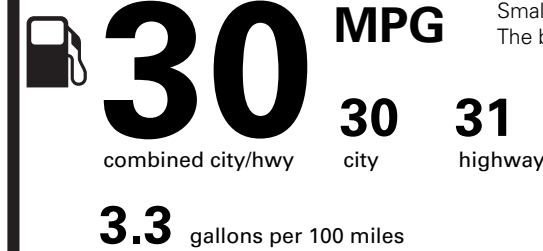

EPA DOT Fuel Economy and Environment

Gasoline Vehicle

Fuel Economy

Small SUVs range from 14 to 123 MPG. The best vehicle rates 140 MPGe.

You save \$750

in fuel costs over 5 years compared to the average new vehicle.