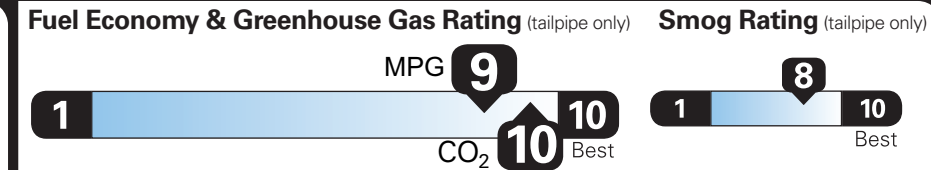

Fuel Economy Small SUVs range from 14 to 123 MPG. The best vehicle rates 140 MPGe.

Electricity + Gasoline
Charge Time: 3.4 hours (240V)

101 MPGe
combined city/highway

0.0 gallons per 100 miles
33 kW-hrs per 100 miles

Gasoline Only

40 MPG
combined city/highway

2.5 gallons per 100 miles

You save \$5,000
in fuel costs over 5 years compared to the average new vehicle.

Annual fuel cost \$950

Actual results will vary for many reasons, including driving conditions and how you drive and maintain your vehicle. The average new vehicle gets 28 MPG and costs \$9,750 to fuel over 5 years. Cost estimates are based on 15,000 miles per year at \$3.60 per gallon and \$.15 per kW-hr. This is a dual fueled automobile. MPGe is miles per gasoline gallon equivalent. Vehicle emissions are a significant cause of climate change and smog.