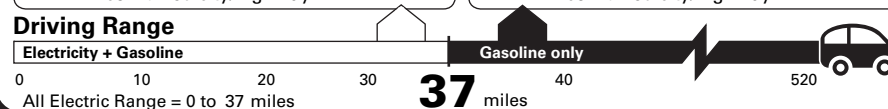

SAFETY/SECURITY

- ADVANCETRAC™ WITH RSC®
- AIRBAG - DRIVER KNEE
- AIRBAGS - DUAL STAGE FRONT
- AIRBAGS - FRONT SEAT MOUNTED SIDE IMPACT
- AIRBAGS - SAFETY CANOPY®
- LATCH CHILD SAFETY SYSTEM
- PERSONAL SAFETY SYSTEM™
- SOS POST-CRASH ALERT SYSTM™
- TIRE PRESSURE MONIT SYS

WARRANTY

- 3YR/36,000 BUMPER / BUMPER
- 5YR/60,000 ROADSIDE ASSIST
- 8YR/100,000 HYBRID UNIQUE COMPONENTS

INCLUDED ON THIS VEHICLE

(MSRP)

EQUIPMENT GROUP 700A

OPTIONAL EQUIPMENT/OTHER

2024 MODEL YEAR	
STAR WHITE METALLIC TRI-COAT	995.00
.18" MACHINED MAGNETIC ALUM WH	
.225/60R18 100H A/S BSW TIRES	
FRONT LICENSE PLATE BRACKET	NO CHARGE

PRICE INFORMATION

BASE PRICE	$40,500.00
TOTAL OPTIONS/OTHER	995.00
TOTAL VEHICLE & OPTIONS/OTHER	41,495.00
DESTINATION & DELIVERY	1,495.00

EPA DOT Fuel Economy and Environment

Plug-In Hybrid Vehicle Electricity-Gasoline

Fuel Economy Small SUVs range from 14 to 123 MPG. The best vehicle rates 140 MPGe.

Electricity + Gasoline
Charge Time: 3.4 hours (240V)

101 MPGe
combined city/highway

0.0 gallons per 100 miles
33 kW-hrs per 100 miles

Gasoline Only

40 MPG
combined city/highway

2.5 gallons per 100 miles

You save $5,000
in fuel costs over 5 years compared to the average new vehicle.

Annual fuel cost $950