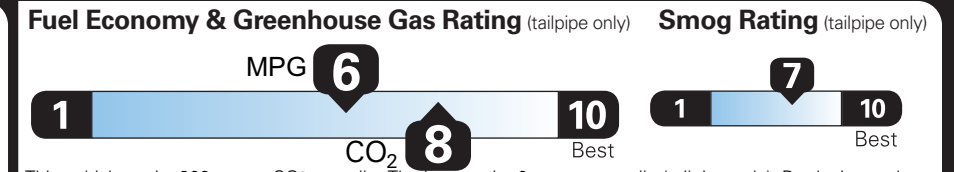

SPECIAL ORDER
PA101 N RD 2X 335 000371 01 10 23

EPA DOT Fuel Economy and Environment

Plug-In Hybrid Vehicle Electricity-Gasoline

Fuel Economy Standard SUVs range from 14 to 102 MPG. The best vehicle rates 132 MPGe.

Electricity + Gasoline
Charge Time: 3.5 hours (240V)
56 MPGe
0.0 gallons per 100 miles
60 kW-hrs per 100 miles

Gasoline Only
23 MPG
4.3 gallons per 100 miles

You save \$0

in fuel costs over 5 years compared to the average new vehicle.

Annual fuel cost \$1,600

Actual results will vary for many reasons, including driving conditions and how you drive and maintain your vehicle. The average new vehicle gets 28 MPG and costs \$8,000 to fuel over 5 years. Cost estimates are based on 15,000 miles per year at \$2.95 per gallon and \$14 per kW-hr. This is a dual fueled automobile. MPGe is miles per gasoline gallon equivalent. Vehicle emissions are a significant cause of climate change and smog.