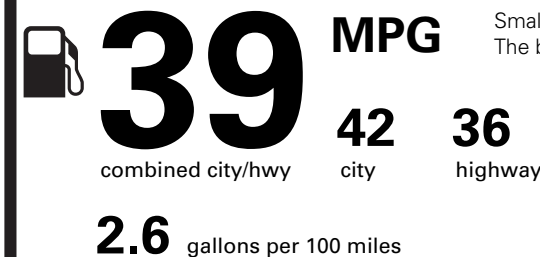

FUNCTIONAL

- BLIS W/CROSS-TRAFFIC ALERT
- ELECTRIC PARKING BRAKE
- FORDPASS™ CONNECT
- INTELLIGENT ACCESS W/PUSH BUTTON START
- PEDESTRIAN ALERT SOUNDER
- REFRESH95
- REMOTE START SYSTEM
- SIRIUSXM® W/360L- NA AK&HI
- SPORT-TUNED SUSPENSION

SAFETY/SECURITY

- ADVANCETRAC™ WITH RSC®
- AIRBAG - DRIVER KNEE
- AIRBAGS - DUAL STAGE FRONT
- AIRBAGS - FRONT SEAT MOUNTED SIDE IMPACT
- AIRBAGS - SAFETY CANOPY®
- LATCH CHILD SAFETY SYSTEM
- SOS POST-CRASH ALERT SYSTM™
- TIRE PRESSURE MONIT SYS

WARRANTY

- 3YR/36,000 BUMPER / BUMPER
- 5YR/60,000 ROADSIDE ASSIST
- 8YR/100,000 HYBRID UNIQUE COMPONENTS

INCLUDED ON THIS VEHICLE

(MSRP)

EQUIPMENT GROUP 400A

OPTIONAL EQUIPMENT/OTHER

- 225/60R18 100H A/S BSW TIRES
- 18" ROCK MET PAINTED WHEEL
- TECH PACKAGE #2 3,700.00
- .REVERSE BRAKE ASSIST
- .EVASIVE STEERING ASSIST
- .B&O SYS/10SPK CNCT NAV 1YR TR
- .LANE CENTERING ASSIST
- .REAR PARKING SENSORS
- .ADAPTIVE SPEED CONTROL
- .MEMORY PACKAGE
- .360 CAMERA W/SPLIT VIEW
- .WIRELESS CHARGING
- .10-WAY POWER DRIVER SEAT
- .POWER 6-WAY PASSENGER SEAT
- FRONT LICENSE PLATE BRACKET NO CHARGE

PRICE INFORMATION

BASE PRICE	$35,190.00
TOTAL OPTIONS/OTHER	3,700.00
TOTAL VEHICLE & OPTIONS/OTHER	38,890.00
DESTINATION & DELIVERY	1,495.00

EPA DOT Fuel Economy and Environment

Gasoline Vehicle

Fuel Economy

Small SUVs range from 14 to 123 MPG. The best vehicle rates 140 MPGe.

You save **$2,750** in fuel costs over 5 years compared to the average new vehicle.

Annual fuel cost **$1,400**