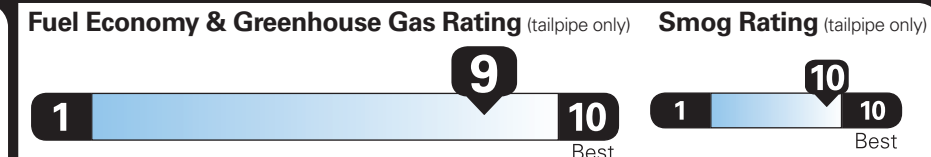

EPA DOT

Fuel Economy and Environment

Electric Vehicle

Fuel Economy

You save **\$2,750** in fuel costs over 5 years compared to the average new vehicle.

Annual fuel cost **\$1,050**

Actual results will vary for many reasons, including driving conditions and how you drive and maintain your vehicle. The average new vehicle gets 28 MPG and costs \$8,000 to fuel over 5 years. Cost estimates are based on 15,000 miles per year at \$1.4 per kW-hr. MPGe is miles per gasoline gallon equivalent. Vehicle emissions are a significant cause of climate change and smog.