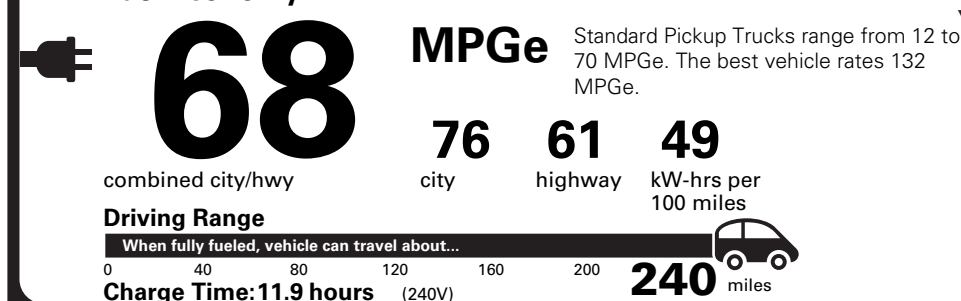

BASE PRICE	\$54,995.00
TOTAL OPTIONS/OTHER	5,500.00
TOTAL VEHICLE & OPTIONS/OTHER	60,495.00
DESTINATION & DELIVERY	1,995.00

OPTIONAL EQUIPMENT/OTHER

.ZERO EMISSIONS VEHICLE	NO CHARGE
275/60R20 BSW ALL-TERRAIN	NO CHARGE
.ELECTRIC DRIVE E-LOCK RR AXLE	NO CHARGE
8250# GVWR PACKAGE	NO CHARGE
FRONT LICENSE PLATE BRACKET	NO CHARGE
MOBILE POWER CORD (120V/240V)	500.00

EPA DOT

Fuel Economy and Environment

Electric Vehicle

Fuel Economy

You save **\$2,750** in fuel costs over 5 years compared to the average new vehicle.

Annual fuel cost **\$1,050**

Actual results will vary for many reasons, including driving conditions and how you drive and maintain your vehicle. The average new vehicle gets 28 MPG and costs \$8,000 to fuel over 5 years. Cost estimates are based on 15,000 miles per year at \$1.4 per kW-hr. MPGe is miles per gasoline gallon equivalent. Vehicle emissions are a significant cause of climate change and smog.