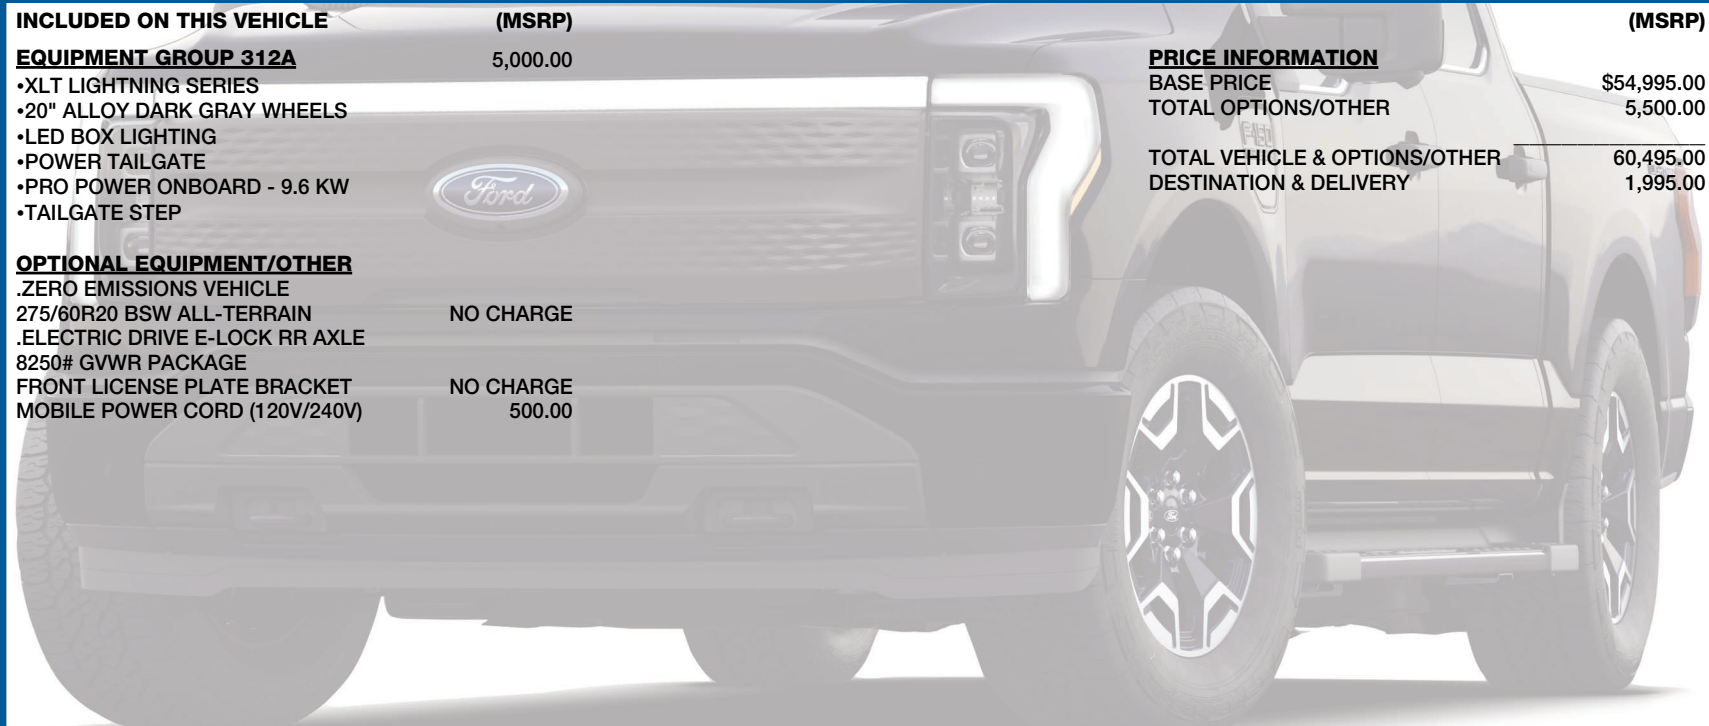

INCLUDED ON THIS VEHICLE

(MSRP)

EQUIPMENT GROUP 312A

5,000.00

- XLT LIGHTNING SERIES
- 20" ALLOY DARK GRAY WHEELS
- LED BOX LIGHTING
- POWER TAILGATE
- PRO POWER ONBOARD - 9.6 KW
- TAILGATE STEP

PRICE INFORMATION

BASE PRICE	\$54,995.00
TOTAL OPTIONS/OTHER	5,500.00
TOTAL VEHICLE & OPTIONS/OTHER	60,495.00
DESTINATION & DELIVERY	1,995.00

OPTIONAL EQUIPMENT/OTHER

.ZERO EMISSIONS VEHICLE	NO CHARGE
275/60R20 BSW ALL-TERRAIN	NO CHARGE
.ELECTRIC DRIVE E-LOCK RR AXLE	NO CHARGE
8250# GVWR PACKAGE	NO CHARGE
FRONT LICENSE PLATE BRACKET	NO CHARGE
MOBILE POWER CORD (120V/240V)	500.00

EPA DOT

Fuel Economy and Environment

Electric Vehicle

Fuel Economy

You save **\$2,750** in fuel costs over 5 years compared to the average new vehicle.

Annual fuel cost **\$1,050**

Actual results will vary for many reasons, including driving conditions and how you drive and maintain your vehicle. The average new vehicle gets 28 MPG and costs \$8,000 to fuel over 5 years. Cost estimates are based on 15,000 miles per year at \$1.4 per kW-hr. MPGe is miles per gasoline gallon equivalent. Vehicle emissions are a significant cause of climate change and smog.