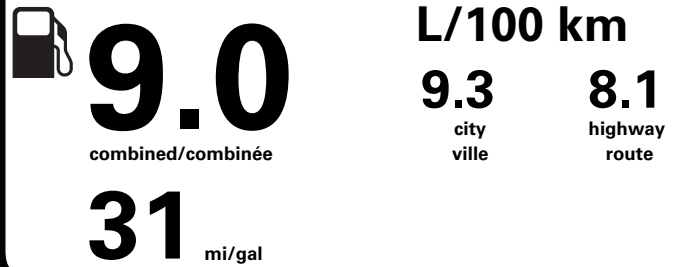

Fuel Consumption / Consommation de carburant

Annual fuel **COST**
for an annual distance of 20,000 km, and an average fuel price of $1.45 per litre

$ 2 610
Coût annuel en carburant
pour une distance annuelle de 20 000 km, et un prix moyen du carburant de 1,45 $ par litre

Small SUVs range from / Les petits VUS font entre

1.9 - 16.5 L_e/100 km

L_e is gasoline litre equivalent
L_e signifie litre équivalent d'essence

Carbon Dioxide Rating / Indice de dioxyde de carbone

Tailpipe emissions only / Émissions du tuyau d'échappement seulement

Smog Rating / Indice de Smog

Estimates are based on Government of Canada approved criteria and testing methods. Vehicle's actual fuel consumption will vary.

Estimations établies selon des méthodes d'essai et des critères approuvés par le gouvernement du Canada. La consommation de carburant réelle du véhicule variera.

For more information visit

vehicles.nrcan.gc.ca

Pour plus d'information visitez

vehicules.nrcan.gc.ca

U.S. GOVERNMENT SAFETY RATINGS
COTES DE SÉCURITÉ DU GOUVERNEMENT AMÉRICAIN

Overall Vehicle Score / Cote globale du véhicule	★★★★★
Frontal Crash / Collision frontale	★★★★★
Side Crash / Collision latérale	★★★★★
Rollover / Capotage	★★★★

Star ratings range from 1 to 5 stars (*****), with 5 being the highest. Les cotes varient de 1 à 5 étoiles (*****), 5 étant la cote la plus élevée.

Source: U.S. National Highway Traffic Safety Administration
For more information / Pour de plus amples renseignements
www.safercar.gov

3FMCR9C6XRRE13446

FORD PROTECT
Insist on Ford Protect! The only extended service plan fully backed by Ford and honored at every Ford dealership in the US and Canada. See your Ford dealer for additional details, or visit www.ford.ca for more information.

Personalize your vehicle with Ford Custom Accessories. Genuine Ford Accessories are engineered for your vehicle and can be included under the Ford New Vehicle Limited Warranty. Certain conditions, limitations and exclusions apply. See your Dealer for details.

Scan code not operational at this time

FOR PLANT USE ONLY