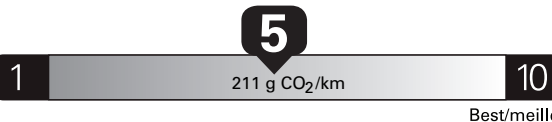

Annual fuel **COST**
for an annual distance of 20,000 km, and an average fuel price of $1.45 per litre

$ 2 610
Coût annuel en carburant
pour une distance annuelle de 20 000 km, et un prix moyen du carburant de 1,45 $ par litre

Small SUVs range from / Les petits VUS font entre

1.9 - 16.5 L_e/100 km

L_e is gasoline litre equivalent
L_e signifie litre équivalent d'essence

Carbon Dioxide Rating / Indice de dioxyde de carbone

Tailpipe emissions only / Émissions du tuyau d'échappement seulement

Smog Rating / Indice de Smog