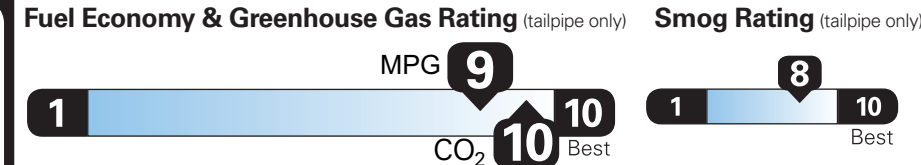

Actual results will vary for many reasons, including driving conditions and how you drive and maintain your vehicle. The average new vehicle gets 28 MPG and costs $8,000 to fuel over 5 years. Cost estimates are based on 15,000 miles per year at $2.95 per gallon and $.14 per kW-hr. This is a dual fueled automobile. MPGe is miles per gasoline gallon equivalent. Vehicle emissions are a significant cause of climate change and smog.

fueleconomy.gov

Calculate personalized estimates and compare vehicles

GOVERNMENT 5-STAR SAFETY RATINGS

Overall Vehicle Score ★★★★★

Based on the combined ratings of frontal, side and rollover. Should ONLY be compared to other vehicles of similar size and weight.

Frontal Crash Driver Passenger ★★★★★

Based on the risk of injury in a frontal impact. Should ONLY be compared to other vehicles of similar size and weight.

Side Crash Front seat Rear seat ★★★★★

Based on the risk of injury in a side impact.

Rollover ★★★★★

Based on the risk of rollover in a single-vehicle crash.

Star ratings range from 1 to 5 stars (★★★★★), with 5 being the highest. Source: National Highway Traffic Safety Administration (NHTSA). www.safercar.gov or 1-888-327-4236

FordPass Connect™

Download the FordPass™ app* and you can:

- Access Vehicle Control Features
- Remotely start, lock and unlock your vehicle.
- Locate your vehicle and check approximate fuel range.
- Receive vehicle health alerts.

- Activate 4G LTE Wi-Fi Hotspot
- New vehicles include a 3-month or 3GB data (whichever comes first) Wi-Fi trial.
- Connect up to ten Wi-Fi-equipped devices.

The FordPass Connect™ modem is active and sending vehicle data (e.g., diagnostics) to Ford. See in-vehicle Settings for connectivity options.

Insist on Ford Protect! The only extended service plan fully backed by Ford and honored at every Ford dealership in the U.S., Canada and Mexico. See your Ford dealer or visit www.FordOwner.com.

WARNING: Operating, servicing and maintaining a passenger vehicle, pickup truck, van, or off-road vehicle can expose you to chemicals including engine exhaust, carbon monoxide, phthalates, and lead, which are known to the State of California to cause cancer and birth defects or other reproductive harm. To minimize exposure, avoid breathing exhaust, do not idle the engine except as necessary, service your vehicle in a well-ventilated area and wear gloves or wash your hands frequently when servicing your vehicle. For more information go to www.P65Warnings.ca.gov/passenger-vehicle.

SCAN OR TEXT 1FPUB40030 TO 48028

www.ford.com/help/privacy-terms/

RAMP ONE	CB27	CONVOY	TOTAL MSRP $48,690.00
RAMP TWO	ITEM #: 71-4553 O/T 2		

Whether you decide to lease or finance your vehicle, you'll find the choices that are right for you. See your dealer for details or visit www.ford.com/finance.

PK261 N RB 2X 350 002846 10 26 23