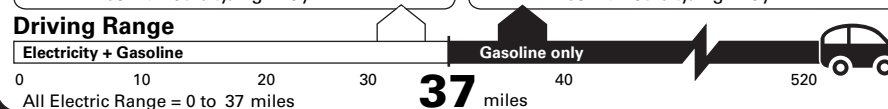

WARRANTY

- 3YR/36,000 BUMPER / BUMPER
- 5YR/60,000 ROADSIDE ASSIST
- 8YR/100,000 HYBRID UNIQUE COMPONENTS

INCLUDED ON THIS VEHICLE

(MSRP)

EQUIPMENT GROUP 700A

OPTIONAL EQUIPMENT/OTHER

- .18" MACHINED MAGNETIC ALUM WH
- .225/60R18 100H A/S BSW TIRES
- PHEV PREMIUM PACKAGE 4,530.00
- .REVERSE BRAKE ASSIST
- .MEMORY PACKAGE
- .ACTIVE PARK ASSIST 2.0
- .360 CAMERA W/SPLIT VIEW
- .WIRELESS CHARGING
- .HEAD-UP DISPLAY
- .10-WAY POWER DRIVER SEAT
- PANORAMIC VISTA ROOF 1,595.00
- CLASS II TRAILER TOW PACKAGE 495.00
- FRONT LICENSE PLATE BRACKET NO CHARGE

DEALER INSTALLED OPTIONS

- Locking Wheel Lug Nuts 75.00

PRICE INFORMATION

BASE PRICE	$40,500.00
TOTAL OPTIONS/OTHER	6,695.00
TOTAL VEHICLE & OPTIONS/OTHER	47,195.00
DESTINATION & DELIVERY	1,495.00

EPA DOT Fuel Economy and Environment

Plug-In Hybrid Vehicle Electricity-Gasoline

Fuel Economy Small SUVs range from 14 to 129 MPG. The best vehicle rates 132 MPGe.

Electricity + Gasoline
Charge Time: 3.4 hours (240V)

101 MPGe
combined city/highway

0.0 gallons per 100 miles
33 kW-hrs per 100 miles

Gasoline Only

40 MPG
combined city/highway

2.5 gallons per 100 miles

You save **$3,750**
in fuel costs over 5 years compared to the average new vehicle.

Annual fuel cost **$850**