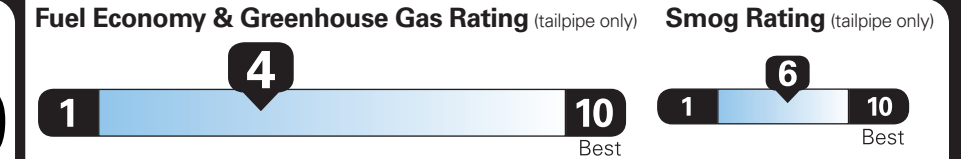

EPA DOT Fuel Economy and Environment

Gasoline Vehicle

Fuel Economy

21 MPG combined city/hwy

20 city

24 highway

4.8 gallons per 100 miles

Small Pickup Trucks range from 18 to 37 MPG. The best vehicle rates 140 MPGe.

You spend **$3,000** more in fuel costs over 5 years compared to the average new vehicle.

Annual fuel cost **$2,550**