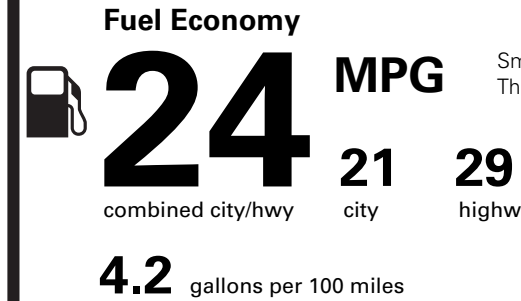

EPA DOT Fuel Economy and Environment

Gasoline Vehicle

Small SUVs range from 14 to 123 MPG. The best vehicle rates 140 MPGe.

You spend **\$1,500** more in fuel costs over 5 years compared to the average new vehicle.