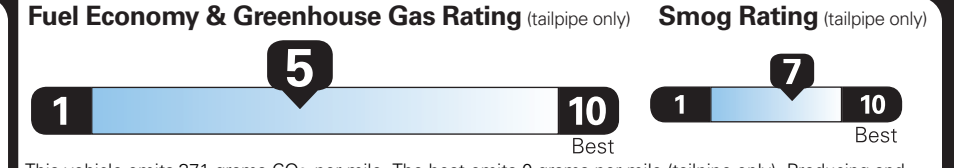

This vehicle emits 371 grams CO₂ per mile. The best emits 0 grams per mile (tailpipe only). Producing and distributing fuel also create emissions; learn more at fuelconomy.gov.

Actual results will vary for many reasons, including driving conditions and how you drive and maintain your vehicle. The average new vehicle gets 28 MPG and costs $9,750 to fuel over 5 years. Cost estimates are based on 15,000 miles per year at $3.60 per gallon. MPGe is miles per gasoline gallon equivalent. Vehicle emissions are a significant cause of climate change and smog.

fuelconomy.gov

Calculate personalized estimates and compare vehicles

GOVERNMENT 5-STAR SAFETY RATINGS

Overall Vehicle Score	Not Rated	
Based on the combined ratings of frontal, side and rollover. Should ONLY be compared to other vehicles of similar size and weight.		
Frontal Crash	Driver Passenger	Not Rated
Based on the risk of injury in a frontal impact. Should ONLY be compared to other vehicles of similar size and weight.		
Side Crash	Front seat Rear seat	Not Rated
Based on the risk of injury in a side impact.		
Rollover	Not Rated	
Based on the risk of rollover in a single-vehicle crash.		

Star ratings range from 1 to 5 stars (★★★★★), with 5 being the highest. Source: National Highway Traffic Safety Administration (NHTSA). www.safercar.gov or 1-888-327-4236

5LMPJ8JA5RJ822438

WARNING: Operating, servicing and maintaining a passenger vehicle, pickup truck, van, or off-road vehicle can expose you to chemicals including engine exhaust, carbon monoxide, phthalates, and lead, which are known to the State of California to cause cancer and birth defects or other reproductive harm. To minimize exposure, avoid breathing exhaust, do not idle the engine except as necessary, service your vehicle in a well-ventilated area and wear gloves or wash your hands frequently when servicing your vehicle. For more information go to www.P65Warnings.ca.gov/passenger-vehicle.

THE LINCOLN WAY™ APP
Your Dashboard of Services & Features

1. Download the Lincoln Way app* and you can:
2. Remotely start, lock and unlock your vehicle
   - Locate your vehicle and check approximate fuel range
   - Receive vehicle health alerts

The Lincoln Connect™ modem is active and sending vehicle data (e.g., diagnostics) to Lincoln. See in-vehicle Settings for connectivity options.

*Compatible with select smartphone platforms. Lincoln Connect service required (see App Terms for more information). Connected service and related feature functionality is subject to compatible AT&T-network availability. Evolving technology/cellular networks may affect functionality and availability, or continued provision of some features, prohibiting them from functioning. Message and data rates may apply. See your local Lincoln website for our privacy policy.