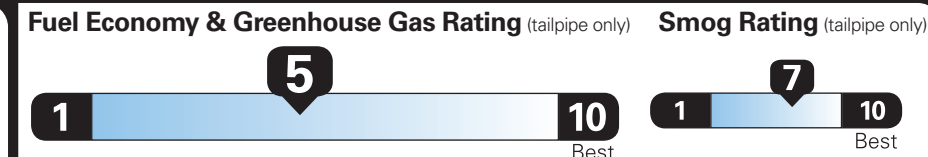

This vehicle emits 356 grams CO₂ per mile. The best emits 0 grams per mile (tailpipe only). Producing and distributing fuel also create emissions; learn more at fueleconomy.gov.

Actual results will vary for many reasons, including driving conditions and how you drive and maintain your vehicle. The average new vehicle gets 28 MPG and costs $9,750 to fuel over 5 years. Cost estimates are based on 15,000 miles per year at $3.60 per gallon. MPGe is miles per gasoline gallon equivalent. Vehicle emissions are a significant cause of climate change and smog.

fueleconomy.gov

Calculate personalized estimates and compare vehicles

GOVERNMENT 5-STAR SAFETY RATINGS

Overall Vehicle Score ★★★★★

Based on the combined ratings of frontal, side and rollover. Should ONLY be compared to other vehicles of similar size and weight.

Frontal Crash Driver Passenger ★★★★★

Based on the risk of injury in a frontal impact. Should ONLY be compared to other vehicles of similar size and weight.

Side Crash Front seat Rear seat ★★★★★

Based on the risk of injury in a side impact.

Rollover ★★★★★

Based on the risk of rollover in a single-vehicle crash.

Star ratings range from 1 to 5 stars (★★★★★), with 5 being the highest. Source: National Highway Traffic Safety Administration (NHTSA). www.safercar.gov or 1-888-327-4236

THE LINCOLN WAY™ APP

Your Dashboard of Services & Features

1. Download the Lincoln Way app* and you can:
2. Remotely start, lock and unlock your vehicle
   - Locate your vehicle and check approximate fuel range
   - Receive vehicle health alerts

The Lincoln Connect™ modem is active and sending vehicle data (e.g., diagnostics) to Lincoln. See in-vehicle Settings for connectivity options.

Lincoln Protect™

Insist on Lincoln Protect! The only extended service plan fully backed by Lincoln and honored at every Lincoln dealership in the U.S., Canada and Mexico. See your Lincoln dealer or visit www.LincolnOwner.com

WARNING: Operating, servicing and maintaining a passenger vehicle, pickup truck, van, or off-road vehicle can expose you to chemicals including engine exhaust, carbon monoxide, phthalates, and lead, which are known to the State of California to cause cancer and birth defects or other reproductive harm. To minimize exposure, avoid breathing exhaust, do not idle the engine except as necessary, service your vehicle in a well-ventilated area and wear gloves or wash your hands frequently when servicing your vehicle. For more information go to www.P65Warnings.ca.gov/passenger-vehicle.

SCAN OR TEXT 5LRUL06158 TO 59173

Msg & Data rates may apply. Text HELP for help

www.lincoln.com/help/privacy-terms/

RAMP ONE	CT18
RAMP TWO	CONVOY
ITEM #:	22-S200 O/T 2

TOTAL MSRP $51,900.00

LINCOLN AUTOMOTIVE FINANCIAL SERVICES

Whether you decide to lease or finance your vehicle, you'll find the choices that are right for you. See your Lincoln Dealer for details or visit www.lincolnaf.com.

RA021 N RD 2X 425 000213 01 02 24