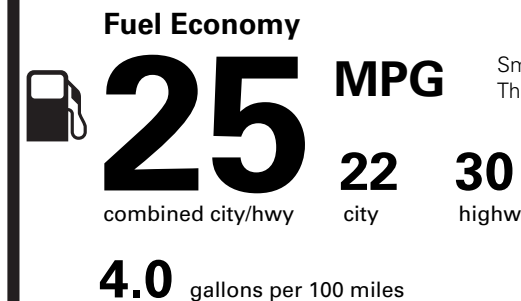

SAFETY/SECURITY

- ADVANCETRAC™ WITH RSC
- AIR BAG - DRIVER KNEE
- AIRBAGS-DUAL-STAGE FRONT
- AIRBAGS - SIDE IMPACT / CURTAINS
- AUTO HIGH BEAMS
- PRE-COLLISION ASSIST W/AEB
- SECURILOCK® PASSIVE ANTI-THEFT SYSTEM
- SOS POST CRASH SYSTEM

WARRANTY

- 4YR/50K MILE WARRANTY
- 4YR/50K PICKUPDELIVERY SVC
- 6YR/70K MI POWERTRAIN WA

INCLUDED ON THIS VEHICLE

(MSRP)

EQUIPMENT GROUP 201A

2,940.00

- RAIN SENSING WIPERS
- WINDSHIELD WIPER DE-ICER
- HEATED/VENTILATED D/P SEATS
- HEATED STEERING WHEEL
- WIRELESS CHARGING PAD
- LINCOLN CO-PILOT360 2.1 VISIO
- 360 DEGREE CAMERA
- FRONT PARKING SENSORS
- REAR PARKING SENSORS

OPTIONAL EQUIPMENT/OTHER

- 2024 MODEL YEAR
- PRISTINE WHITE MET 3C 750.00
- .REVERSE BRAKE ASSIST
- 245/45R20 99V A/S BSW TIRES
- PANORAMIC VISTA RF W/PWR SHADE 1,700.00
- JET APPEARANCE PACKAGE 2,000.00
- .ROOF RACK-BLACK W/O CROSSBARS
- .20" BLACK ALUMINUM WHEEL
- FRONT LICENSE PLATE BRACKET NO CHARGE

PRICE INFORMATION

BASE PRICE	$43,115.00
TOTAL OPTIONS/OTHER	7,390.00
TOTAL VEHICLE & OPTIONS/OTHER	50,505.00
DESTINATION & DELIVERY	1,395.00

EPA DOT Fuel Economy and Environment

Gasoline Vehicle

Small SUVs range from 14 to 123 MPG. The best vehicle rates 140 MPGe.

You spend **$1,000** more in fuel costs over 5 years compared to the average new vehicle.

Annual fuel cost **$2,150**