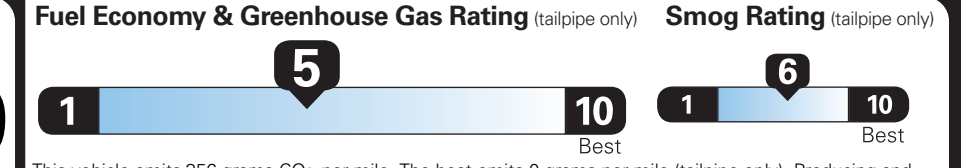

EPA DOT Fuel Economy and Environment

Gasoline Vehicle

Fuel Economy

25 MPG
combined city/hwy

22 city
29 highway

4.0 gallons per 100 miles

Small Pickup Trucks range from 18 to 37 MPG. The best vehicle rates 140 MPGe.

You spend **$1,000** more in fuel costs over 5 years compared to the average new vehicle.

Annual fuel cost **$2,150**

This vehicle emits 356 grams CO₂ per mile. The best emits 0 grams per mile (tailpipe only). Producing and distributing fuel also create emissions; learn more at fueleconomy.gov.

Actual results will vary for many reasons, including driving conditions and how you drive and maintain your vehicle. The average new vehicle gets 28 MPG and costs $9,750 to fuel over 5 years. Cost estimates are based on 15,000 miles per year at $3.60 per gallon. MPGe is miles per gasoline gallon equivalent. Vehicle emissions are a significant cause of climate change and smog.

fueleconomy.gov

Calculate personalized estimates and compare vehicles

GOVERNMENT 5-STAR SAFETY RATINGS

Overall Vehicle Score ★★★★★
Based on the combined ratings of frontal, side and rollover. Should ONLY be compared to other vehicles of similar size and weight.

Frontal Crash Driver Passenger ★★★★★
Based on the risk of injury in a frontal impact. Should ONLY be compared to other vehicles of similar size and weight.

Side Crash Front seat Rear seat ★★★★★
Based on the risk of injury in a side impact.

Rollover ★★★★★
Based on the risk of rollover in a single-vehicle crash.

Star ratings range from 1 to 5 stars (★★★★★), with 5 being the highest. Source: National Highway Traffic Safety Administration (NHTSA). www.safercar.gov or 1-888-327-4236

FordPass Connect™

Download the FordPass™ app* and you can:

1. **Access Vehicle Control Features**
2. Remotely start, lock and unlock your vehicle.
   - Locate your vehicle and check approximate fuel range.
   - Receive vehicle health alerts.

1. **Activate 4G LTE Wi-Fi Hotspot**
2. New vehicles include a 3-month or 3GB data (whichever comes first) Wi-Fi trial.
   - Connect up to ten Wi-Fi-equipped devices.

The FordPass Connect™ modem is active and sending vehicle data (e.g., diagnostics) to Ford. See in-vehicle Settings for connectivity options.

Insist on Ford Protect! The only extended service plan fully backed by Ford and honored at every Ford dealership in the U.S., Canada and Mexico. See your Ford dealer or visit www.FordOwner.com.

RAMP ONE	CC42	CONVOY	TOTAL MSRP $35,290.00
RAMP TWO	ITEM #: 74-W206 O/T 1		
This label is affixed pursuant to the Federal Automobile Information Disclosure Act. Gasoline, License, and Title Fees, State and Local taxes are not included. Dealer installed options or accessories are not included unless listed above.			Whether you decide to lease or finance your vehicle, you'll find the choices that are right for you. See your dealer for details or visit www.ford.com/finance.
			SPECIAL ORDER RA111 N RB 2X 425 005793 01 11 24

Ford Credit