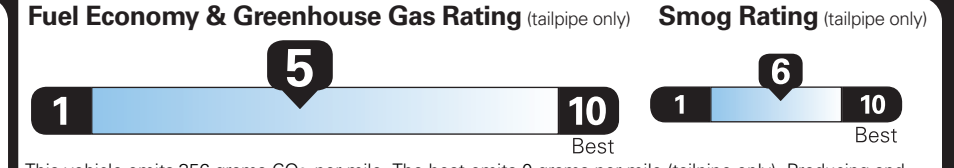

EPA DOT Fuel Economy and Environment

Gasoline Vehicle

Fuel Economy

25 MPG
combined city/hwy

22 city

29 highway

4.0 gallons per 100 miles

Small Pickup Trucks range from 18 to 37 MPG. The best vehicle rates 140 MPGe.

You spend **$1,000** more in fuel costs over 5 years compared to the average new vehicle.

Annual fuel cost **$2,150**