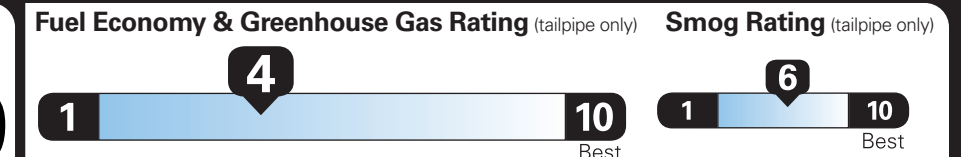

SAFETY/SECURITY

- ADAPTIVE CRUISE CONTROL
- AIRBAGS - SAFETY CANOPY®
- BELT-MINDER CHIME
- BLIS W/ CTA
- LANE KEEPING SYSTEM
- LATCH CHILD SAFETY SYSTEM
- PERIMETER ALARM
- SECURILOCK® ANTI-THEFT SYS
- TIRE PRESSURE MONIT SYS

WARRANTY

- 3YR/36,000 BUMPER / BUMPER
- 5YR/60,000 POWERTRAIN
- 5YR/60,000 ROADSIDE ASSIST
- 8YR/100,000 HYBRID UNIQUE -COMPONENTS IF EQUIPPED

INCLUDED ON THIS VEHICLE

EQUIPMENT GROUP 500A

OPTIONAL EQUIPMENT/OTHER

- 2024 MODEL YEAR
- AZURE GRAY METALLIC TC
- TREMOR OFF ROAD PACKAGE
- .FLR LNRS W/CARPETED MATS
- .17" MACH DARK ALUM WHEEL
- TONNEAU PU BOX COVER SOFT FOLD
- POWER MOON ROOF
- 50 STATE EMISSIONS
- SIRIUS SATELLITE RADIO
- FORD CO-PILOT360 ASSIST PKG
- FRONT LICENSE PLATE BRACKET

DEALER INSTALLED OPTIONS

- First Aid Kit

(MSRP)

495.00
3,495.00

590.00
995.00
NO CHARGE

NO CHARGE

50.00

PRICE INFORMATION

BASE PRICE	$34,855.00
TOTAL OPTIONS/OTHER	5,625.00
TOTAL VEHICLE & OPTIONS/OTHER	40,480.00
DESTINATION & DELIVERY	1,595.00

EPA DOT

Fuel Economy and Environment

Gasoline Vehicle

Fuel Economy

21 MPG
combined city/hwy

20 city

24 highway

4.8 gallons per 100 miles

Small Pickup Trucks range from 18 to 37 MPG. The best vehicle rates 140 MPGe.

You spend
$3,000
more in fuel costs over 5 years compared to the average new vehicle.

Annual fuel cost
$2,550

This vehicle emits 414 grams CO₂ per mile. The best emits 0 grams per mile (tailpipe only). Producing and distributing fuel also create emissions; learn more at fueleconomy.gov.

Actual results will vary for many reasons, including driving conditions and how you drive and maintain your vehicle. The average new vehicle gets 28 MPG and costs $9,750 to fuel over 5 years. Cost estimates are based on 15,000 miles per year at $3.60 per gallon. MPGe is miles per gasoline gallon equivalent. Vehicle emissions are a significant cause of climate change and smog.

fueleconomy.gov

Calculate personalized estimates and compare vehicles

GOVERNMENT 5-STAR SAFETY RATINGS

Overall Vehicle Score ★★★★★
Based on the combined ratings of frontal, side and rollover. Should ONLY be compared to other vehicles of similar size and weight.

Frontal Crash Driver Passenger ★★★★★
Based on the risk of injury in a frontal impact. Should ONLY be compared to other vehicles of similar size and weight.

Side Crash Front seat Rear seat ★★★★★
Based on the risk of injury in a side impact.

Rollover ★★★★★
Based on the risk of rollover in a single-vehicle crash.

Star ratings range from 1 to 5 stars (★★★★★), with 5 being the highest.
Source: National Highway Traffic Safety Administration (NHTSA).
www.safercar.gov or 1-888-327-4236

FordPass Connect™

1. Download the FordPass™ app* and you can:
2. **Access Vehicle Control Features**
3. Remotely start, lock and unlock your vehicle.
   - Locate your vehicle and check approximate fuel range.
   - Receive vehicle health alerts.
4. **Activate 4G LTE Wi-Fi Hotspot**
5. New vehicles include a 3-month or 3GB data (whichever comes first) Wi-Fi trial.
   - Connect up to ten Wi-Fi-equipped devices.

The FordPass Connect™ modem is active and sending vehicle data (e.g., diagnostics) to Ford. See in-vehicle Settings for connectivity options.

Insist on Ford Protect! The only extended service plan fully backed by Ford and honored at every Ford dealership in the U.S., Canada and Mexico. See your Ford dealer or visit www.FordOwner.com.

WARNING: Operating, servicing and maintaining a passenger vehicle, pickup truck, van, or off-road vehicle can expose you to chemicals including engine exhaust, carbon monoxide, phthalates, and lead, which are known to the State of California to cause cancer and birth defects or other reproductive harm. To minimize exposure, avoid breathing exhaust, do not idle the engine except as necessary, service your vehicle in a well-ventilated area and wear gloves or wash your hands frequently when servicing your vehicle. For more information go to www.P65Warnings.ca.gov/passenger-vehicle.

SCAN OR TEXT 3FRR87534 TO 48028

www.ford.com/help/privacy-terms/

RAMP ONE	CA42	CONVOY	TOTAL MSRP $42,075.00
RAMP TWO	ITEM #: 74-F286 O/T 2		

Whether you decide to lease or finance your vehicle, you'll find the choices that are right for you. See your dealer for details or visit www.ford.com/finance.

RC221 N RB 2X 425 005870 03 22 24