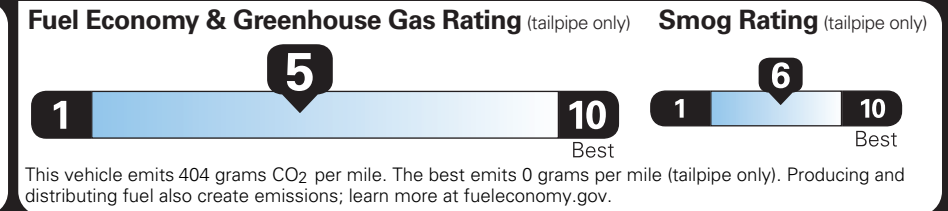

You spend $1,500 more in fuel costs over 5 years compared to the average new vehicle.

Annual fuel cost $1,600

Actual results will vary for many reasons, including driving conditions and how you drive and maintain your vehicle. The average new vehicle gets 27 MPG and costs $6,500 to fuel over 5 years. Cost estimates are based on 15,000 miles per year at $2.35 per gallon. MPGe is miles per gasoline gallon equivalent. Vehicle emissions are a significant cause of climate change and smog.

fueleconomy.gov

Calculate personalized estimates and compare vehicles