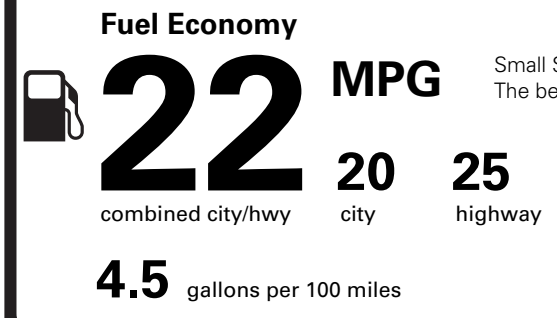

WARRANTY

- 4YR/50K MILE WARRANTY
- 4YR/50K PICKUPDELIVERY SVC
- 6YR/70K MI POWERTRAIN WARR

INCLUDED ON THIS VEHICLE (MSRP)

EQUIPMENT GROUP 100A

OPTIONAL EQUIPMENT/OTHER

2022 MODEL YEAR	
CERAMIC PEARL MET 3C	695.00
.P245/60R18 A/S BSW TIRES	
50 STATE EMISSIONS	NO CHARGE
PREMIUM PACKAGE	1,495.00
.18" PRM PNT/BRT MCH ALUM WHL	
ROOF RACK SIDE RAILS-SATIN	195.00
FRONT LICENSE PLATE BRACKET	NO CHARGE

PRICE INFORMATION

BASE PRICE	\$45,000.00
TOTAL OPTIONS/OTHER	2,385.00
TOTAL VEHICLE & OPTIONS/OTHER	47,385.00
DESTINATION & DELIVERY	1,195.00

EPA DOT Fuel Economy and Environment

Gasoline Vehicle

You spend \$1,500 more in fuel costs over 5 years compared to the average new vehicle.