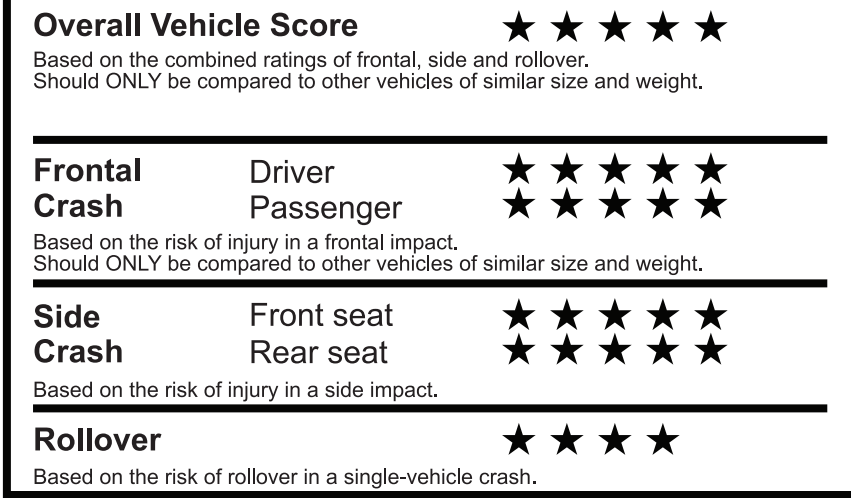

fueleconomy.gov

Calculate personalized estimates and compare vehicles

GOVERNMENT 5-STAR SAFETY RATINGS

Star ratings range from 1 to 5 stars (★★★★★), with 5 being the highest. Source: National Highway Traffic Safety Administration (NHTSA). www.safercar.gov or 1-888-327-4236