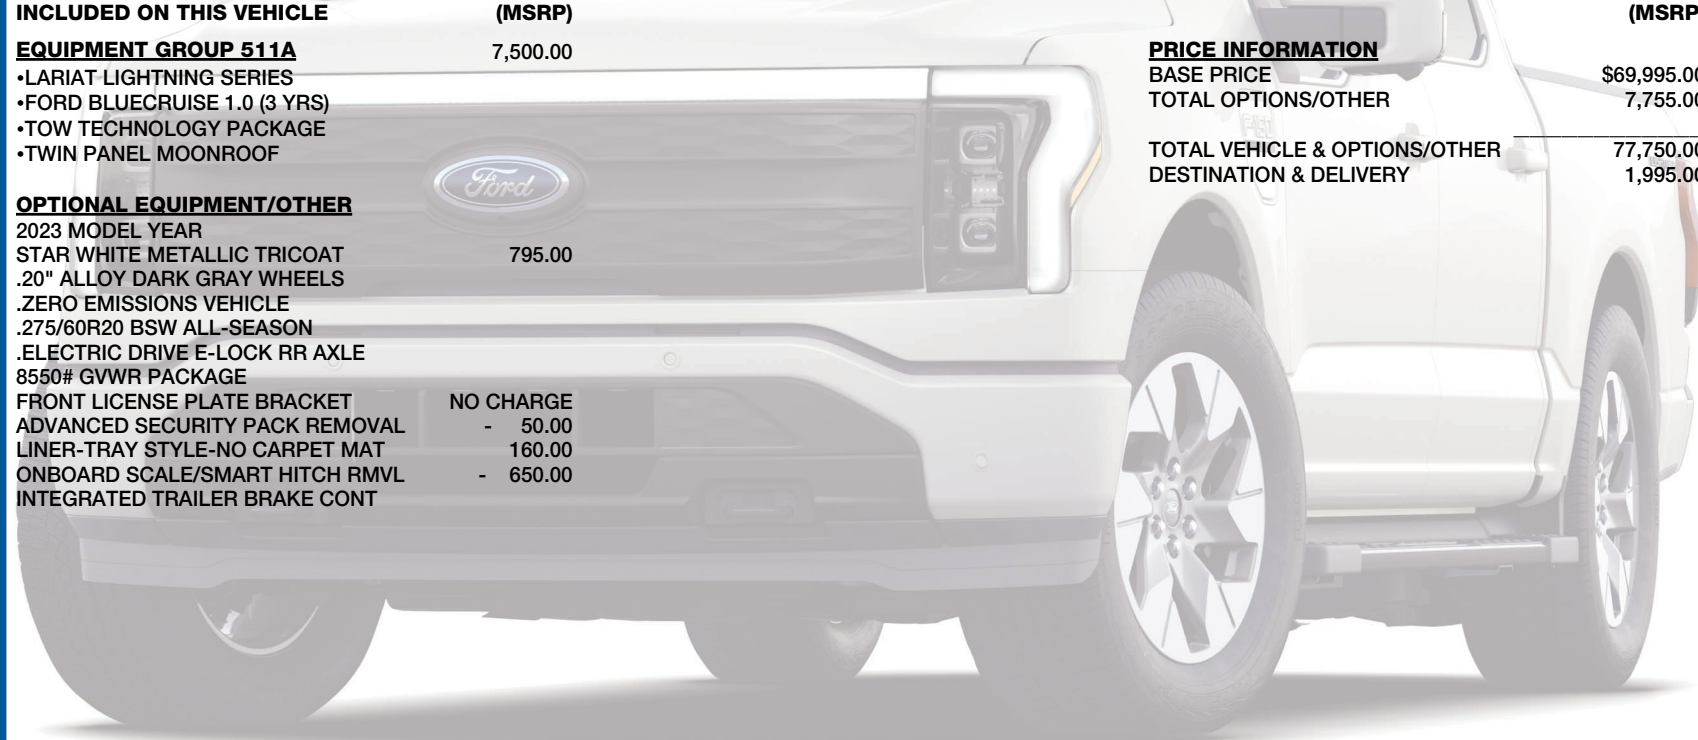

INCLUDED ON THIS VEHICLE

(MSRP)

EQUIPMENT GROUP 511A

7,500.00

- LARIAT LIGHTNING SERIES
- FORD BLUECRUISE 1.0 (3 YRS)
- TOW TECHNOLOGY PACKAGE
- TWIN PANEL MOONROOF

PRICE INFORMATION

BASE PRICE	\$69,995.00
TOTAL OPTIONS/OTHER	7,755.00
TOTAL VEHICLE & OPTIONS/OTHER	77,750.00
DESTINATION & DELIVERY	1,995.00

EPA DOT Fuel Economy and Environment

Electric Vehicle

Fuel Economy

70 MPGe
combined city/hwy

Standard Pickup Trucks range from 12 to 70 MPGe. The best vehicle rates 132 MPGe.

You save **\$3,000** in fuel costs over 5 years compared to the average new vehicle.