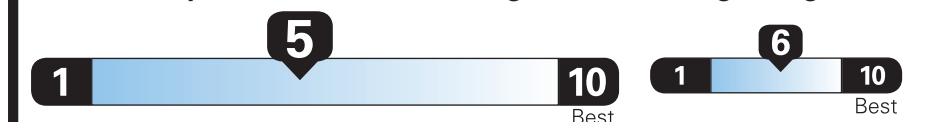

Fuel Economy & Greenhouse Gas Rating (tailpipe only) Smog Rating (tailpipe only)

This vehicle emits 355 grams CO₂ per mile. The best emits 0 grams per mile (tailpipe only). Producing and distributing fuel also create emissions; learn more at fueleconomy.gov.

Actual results will vary for many reasons, including driving conditions and how you drive and maintain your vehicle. The average new vehicle gets 28 MPG and costs $8,000 to fuel over 5 years. Cost estimates are based on 15,000 miles per year at $2.95 per gallon. MPGe is miles per gasoline gallon equivalent. Vehicle emissions are a significant cause of climate change and smog.

fueleconomy.gov

Calculate personalized estimates and compare vehicles

GOVERNMENT 5-STAR SAFETY RATINGS

Overall Vehicle Score Not Rated

Based on the combined ratings of frontal, side and rollover. Should ONLY be compared to other vehicles of similar size and weight.

Frontal Crash	Driver	★★★★★
	Passenger	★★★★★

Based on the risk of injury in a frontal impact. Should ONLY be compared to other vehicles of similar size and weight.

Side Crash	Front seat	★★★★★
	Rear seat	Not Rated

Based on the risk of injury in a side impact.

Rollover Not Rated

Based on the risk of rollover in a single-vehicle crash.

Star ratings range from 1 to 5 stars (★★★★★), with 5 being the highest. Source: National Highway Traffic Safety Administration (NHTSA). www.safercar.gov or 1-888-327-4236

FordPass Connect™

Download the FordPass™ app* and you can:

1. **Access Vehicle Control Features**
2. Remotely start, lock and unlock your vehicle.
   - Locate your vehicle and check approximate fuel range.
   - Receive vehicle health alerts.
3. **Activate 4G LTE Wi-Fi Hotspot**
4. New vehicles include a 3-month or 3GB data (whichever comes first) Wi-Fi trial.
   - Connect up to ten Wi-Fi-equipped devices.

The FordPass Connect™ modem is active and sending vehicle data (e.g., diagnostics) to Ford. See in-vehicle Settings for connectivity options.

Insist on Ford Protect! The only extended service plan fully backed by Ford and honored at every Ford dealership in the U.S., Canada and Mexico. See your Ford dealer or visit www.FordOwner.com.

WARNING: Operating, servicing and maintaining a passenger vehicle, pickup truck, van, or off-road vehicle can expose you to chemicals including engine exhaust, carbon monoxide, phthalates, and lead, which are known to the State of California to cause cancer and birth defects or other reproductive harm. To minimize exposure, avoid breathing exhaust, do not idle the engine except as necessary, service your vehicle in a well-ventilated area and wear gloves or wash your hands frequently when servicing your vehicle. For more information go to www.P65Warnings.ca.gov/passenger-vehicle.

SCAN OR TEXT NMP1572594 TO 48028

Msg & Data rates may apply. Text HELP for help

www.ford.com/help/privacy-terms/