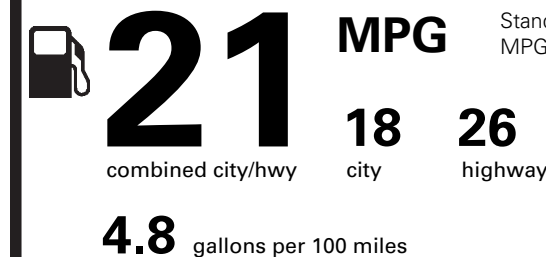

FUNCTIONAL

- 360 DEGREE CAMERA
- CRUISE CONTROL
- INTELLIGENT ACCESS W/PUSH BUTTON START
- LANE-KEEPING SYSTEM
- LINCOLN CONNECT - 4G MODEM WITH WIFI CAPABILITY
- LINCOLN DRIVE MODES
- PIANO KEY SHIFTER
- RAIN-SENSING WIPERS
- REMOTE KEYLESS ENTRY
- REMOTE START
- REVEL AUDIO W/14 SPEAKERS
- SECURICODE™ KEYLESS KEYPAD
- SYNC3® W/ VOICE ACT NAV

SAFETY/SECURITY

- ADVANCETRAC WITH RSC
- AIRBAGS - SAFETY CANOPY
- AUTO HIGH BEAMS
- BLIND SPOT DETECTION W/CTA
- DRIVER/PASS KNEE AIR BAGS
- DUAL STAGE FRONT AIRBAGS
- PERIMETER ALARM
- PERSONAL SAFETY SYSTEM™
- PRE-COLLISION ASSIST W/AEB
- TIRE PRESSURE MONITOR SYS

WARRANTY

- 4YR/50K MILE WARRANTY
- 4YR/50K PICKUPDELIVERY SVC
- 6YR/70K MI POWERTRAIN WARR

INCLUDED ON THIS VEHICLE EQUIPMENT GROUP 200A

(MSRP)

- OPTIONAL EQUIPMENT/OTHER
- .20" MACH MAGNETIC PAINT WHEEL
- .P255/55R20 A/S TIRES
- 50 STATE EMISSIONS
- FRONT LICENSE PLATE BRACKET

NO CHARGE
NO CHARGE

PRICE INFORMATION

BASE PRICE	$56,190.00
TOTAL OPTIONS/OTHER	
TOTAL VEHICLE & OPTIONS/OTHER	56,190.00
DESTINATION & DELIVERY	1,095.00

EPA DOT Fuel Economy and Environment

Gasoline Vehicle

Fuel Economy

Standard SUVs range from 13 to 101 MPG. The best vehicle rates 136 MPGe.

You spend **$2,250**

more in fuel costs over 5 years compared to the average new vehicle.

Annual fuel cost **$1,950**