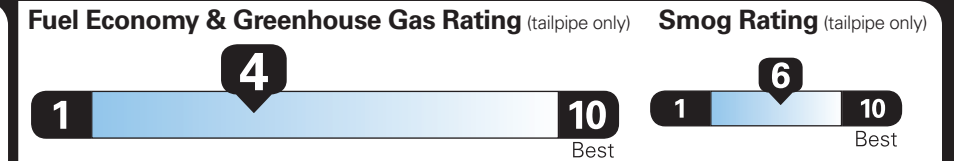

EPA DOT Fuel Economy and Environment

Gasoline Vehicle

Fuel Economy
18 MPG
combined city/hwy city highway
5.6 gallons per 100 miles

Standard SUVs range from 13 to 102 MPG. The best vehicle rates 140 MPGe.

You spend **$5,250** more in fuel costs over 5 years compared to the average new vehicle.

Annual fuel cost **$3,000**