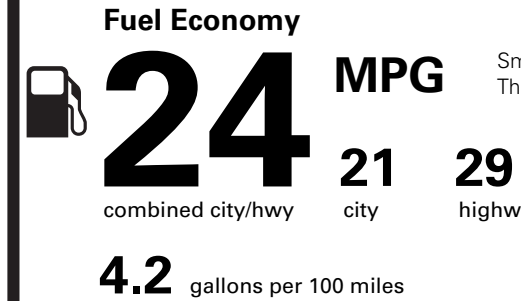

**WARRANTY**

- 4YR/50K MILE WARRANTY
- 4YR/50K PICKUPDELIVERY SVC
- 6YR/70K MI POWERTRAIN WARR

INCLUDED ON THIS VEHICLE

(MSRP)

EQUIPMENT GROUP 202A	5,775.00
OPTIONAL EQUIPMENT/OTHER	
2024 MODEL YEAR	
BLUE PANTHER METALLIC	750.00
50 STATE EMISSIONS	NO CHARGE
BLUECRUISE EQUIP: 4 YEAR INCL	
FRONT LICENSE PLATE BRACKET	NO CHARGE

PRICE INFORMATION

BASE PRICE	\$54,750.00
TOTAL OPTIONS/OTHER	6,525.00
TOTAL VEHICLE & OPTIONS/OTHER	61,275.00
DESTINATION & DELIVERY	1,595.00

EPA DOT Fuel Economy and Environment

Gasoline Vehicle

Small SUVs range from 14 to 123 MPG. The best vehicle rates 140 MPGe.