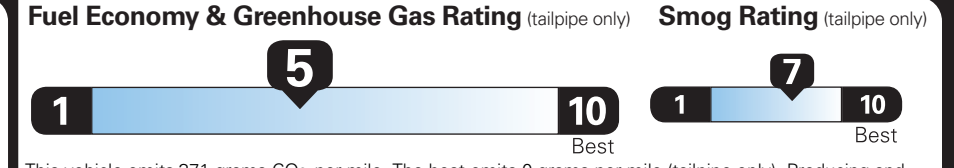

PRICE INFORMATION

BASE PRICE	\$54,750.00
TOTAL OPTIONS/OTHER	6,525.00
TOTAL VEHICLE & OPTIONS/OTHER	61,275.00
DESTINATION & DELIVERY	1,595.00

EPA DOT Fuel Economy and Environment

Gasoline Vehicle

Small SUVs range from 14 to 123 MPG. The best vehicle rates 140 MPGe.

You spend **\$1,500** more in fuel costs over 5 years compared to the average new vehicle.

Annual fuel cost **\$2,250**

This vehicle emits 371 grams CO<sub>2</sub> per mile. The best emits 0 grams per mile (tailpipe only). Producing and distributing fuel also create emissions; learn more at fueleconomy.gov.