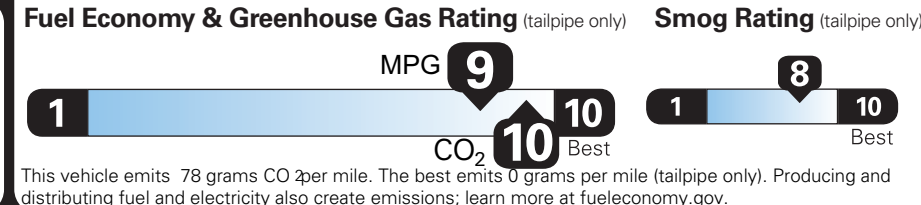

Actual results will vary for many reasons, including driving conditions and how you drive and maintain your vehicle. The average new vehicle gets 28 MPG and costs $9,750 to fuel over 5 years. Cost estimates are based on 15,000 miles per year at $3.60 per gallon and $.15 per kW-hr. This is a dual fueled automobile. MPGe is miles per gasoline gallon equivalent. Vehicle emissions are a significant cause of climate change and smog.

fueleconomy.gov

Calculate personalized estimates and compare vehicles

GOVERNMENT 5-STAR SAFETY RATINGS

Overall Vehicle Score ★★★★★

Based on the combined ratings of frontal, side and rollover. Should ONLY be compared to other vehicles of similar size and weight.

Frontal Crash Driver Passenger ★★★★★

Based on the risk of injury in a frontal impact. Should ONLY be compared to other vehicles of similar size and weight.

Side Crash Front seat Rear seat ★★★★★

Based on the risk of injury in a side impact.

Rollover ★★★★★

Based on the risk of rollover in a single-vehicle crash.

Star ratings range from 1 to 5 stars (★★★★★), with 5 being the highest. Source: National Highway Traffic Safety Administration (NHTSA). www.safercar.gov or 1-888-327-4236

FordPass Connect™

Download the FordPass™ app* and you can:

1. **Access Vehicle Control Features**
2. Remotely start, lock and unlock your vehicle.
   - Locate your vehicle and check approximate fuel range.
   - Receive vehicle health alerts.

1. **Activate 4G LTE Wi-Fi Hotspot**
2. New vehicles include a 3-month or 3GB data (whichever comes first) Wi-Fi trial.
   - Connect up to ten Wi-Fi-equipped devices.

The FordPass Connect™ modem is active and sending vehicle data (e.g., diagnostics) to Ford. See in-vehicle Settings for connectivity options.

Insist on Ford Protect! The only extended service plan fully backed by Ford and honored at every Ford dealership in the U.S., Canada and Mexico. See your Ford dealer or visit www.FordOwner.com.

WARNING: Operating, servicing and maintaining a passenger vehicle, pickup truck, van, or off-road vehicle can expose you to chemicals including engine exhaust, carbon monoxide, phthalates, and lead, which are known to the State of California to cause cancer and birth defects or other reproductive harm. To minimize exposure, avoid breathing exhaust, do not idle the engine except as necessary, service your vehicle in a well-ventilated area and wear gloves or wash your hands frequently when servicing your vehicle. For more information go to www.P65Warnings.ca.gov/passenger-vehicle.

SCAN OR TEXT 1FRUA94852 TO 48028

www.ford.com/help/privacy-terms/